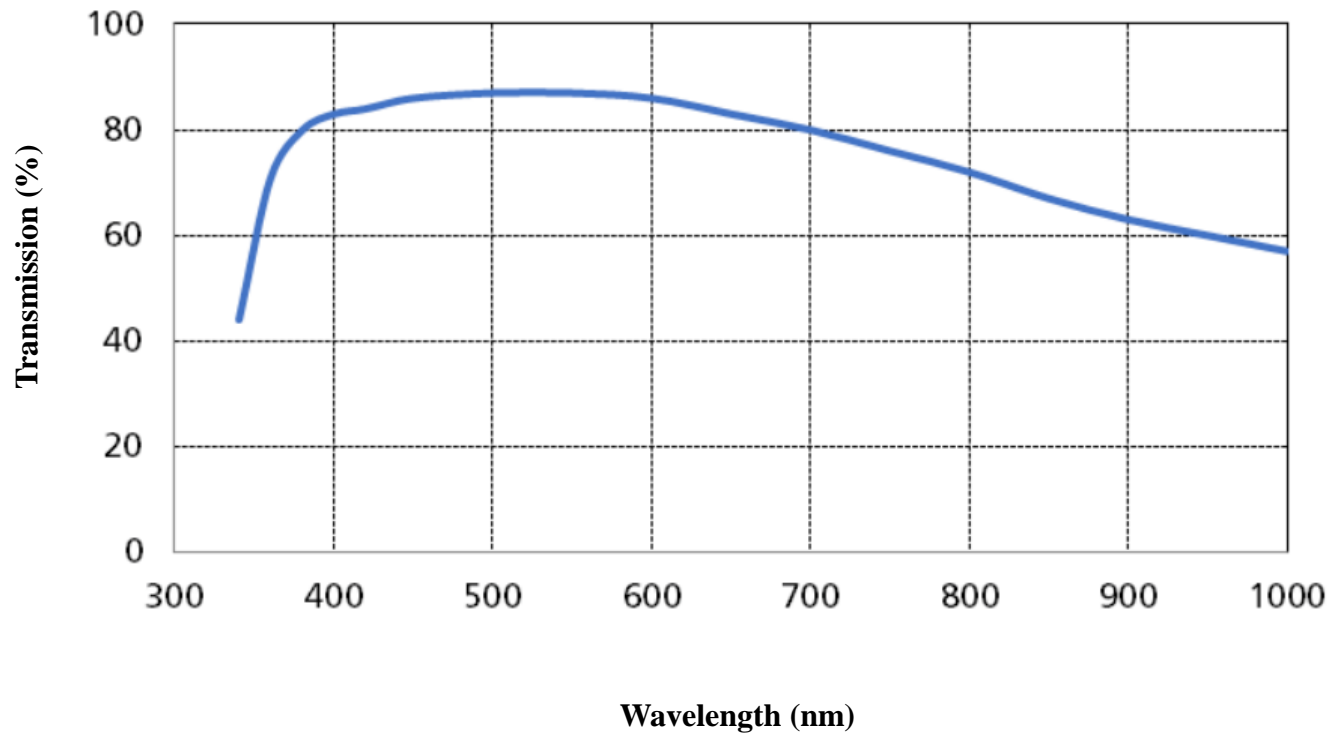

## 20X Objective, Nikon CFI Super Fluor FOR REFERENCE ONLY

TRANSMISSION CURVE