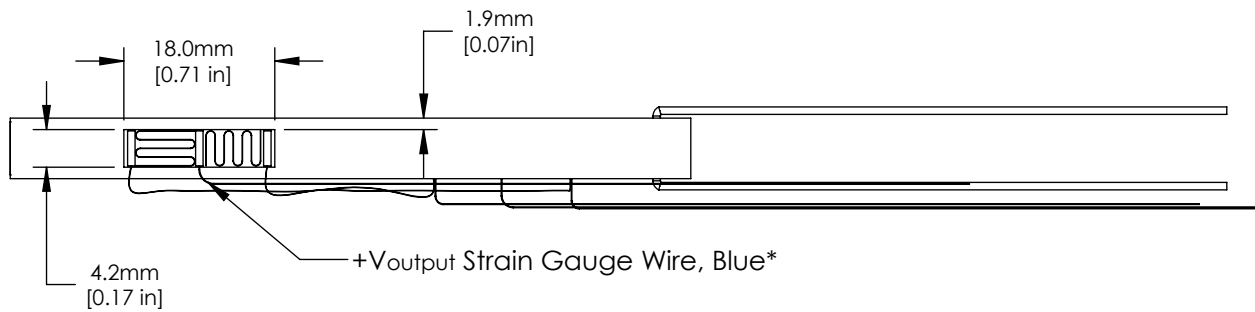

*All strain Gauge Wires are 260mm(10.2 in)
Long with 0.5mm(0.02in) Outer Diameter

FOR INFORMATION ONLY
NOT FOR MANUFACTURING PURPOSES

DRAWING PROJECTION			THORLABS www.thorlabs.com	
NAME	DATE	PIEZO ACTUATOR		
DRAWN ZMAO	24/MAR/21	MATERIAL		REV A
APPROVAL RG	24/MAR/21	N/A		
COPYRIGHT © 2021 BY THORLABS		ITEM #	APPROX WEIGHT	
VALUES IN PARENTHESIS ARE CALCULATED AND MAY CONTAIN ROUND OFF ERRORS		PK4GA7C2	37.2g	