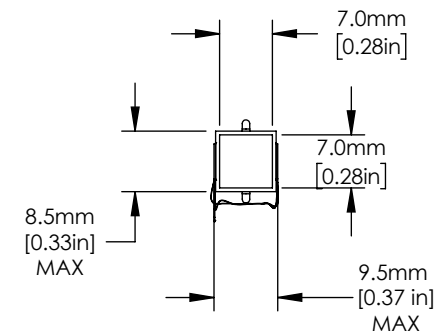

*All strain Gauge Wires are 260mm(10.2 in)
Long with 0.5mm(0.02in) Outer Diameter

FOR INFORMATION ONLY
NOT FOR MANUFACTURING PURPOSES

DRAWING PROJECTION			THORLABS www.thorlabs.com	
NAME	DATE	PIEZO ACTUATOR		
DRAWN ZMAO	24/MAR/21	MATERIAL		REV A
APPROVAL RG	24/MAR/21	N/A		
COPYRIGHT © 2021 BY THORLABS		ITEM #	APPROX WEIGHT	
VALUES IN PARENTHESIS ARE CALCULATED AND MAY CONTAIN ROUND OFF ERRORS		PK4GA7C2	37.2g	