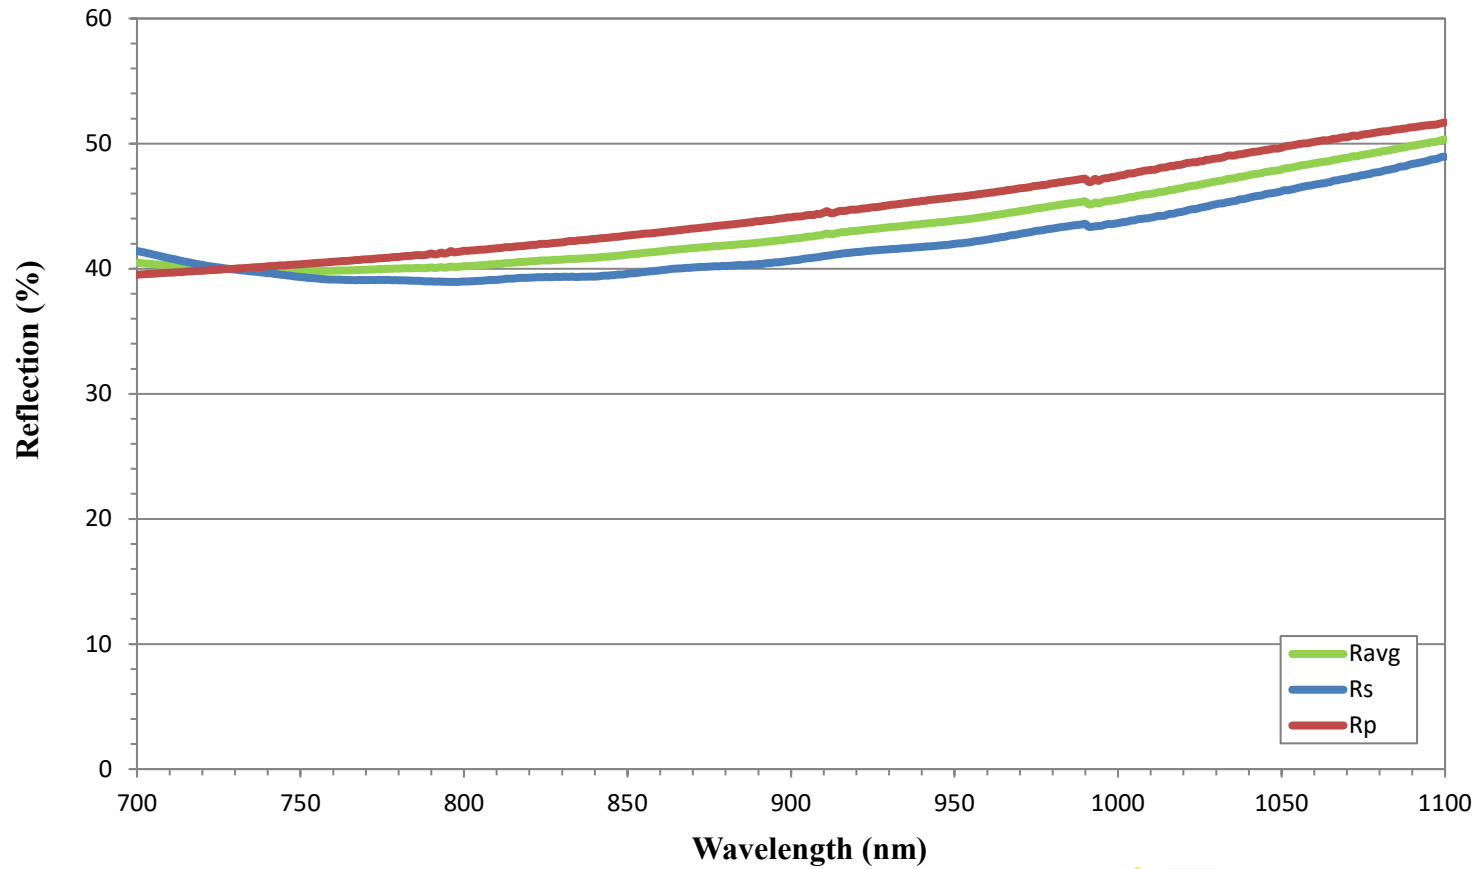

## 50R/50T Standard NIR Cube Beamsplitter Coating Reflectivity Performance FOR REFERENCE ONLY

COATING CURVE

## 50R/50T Standard NIR Cube Beamsplitter Coating Transmission Performance FOR REFERENCE ONLY

COATING CURVE