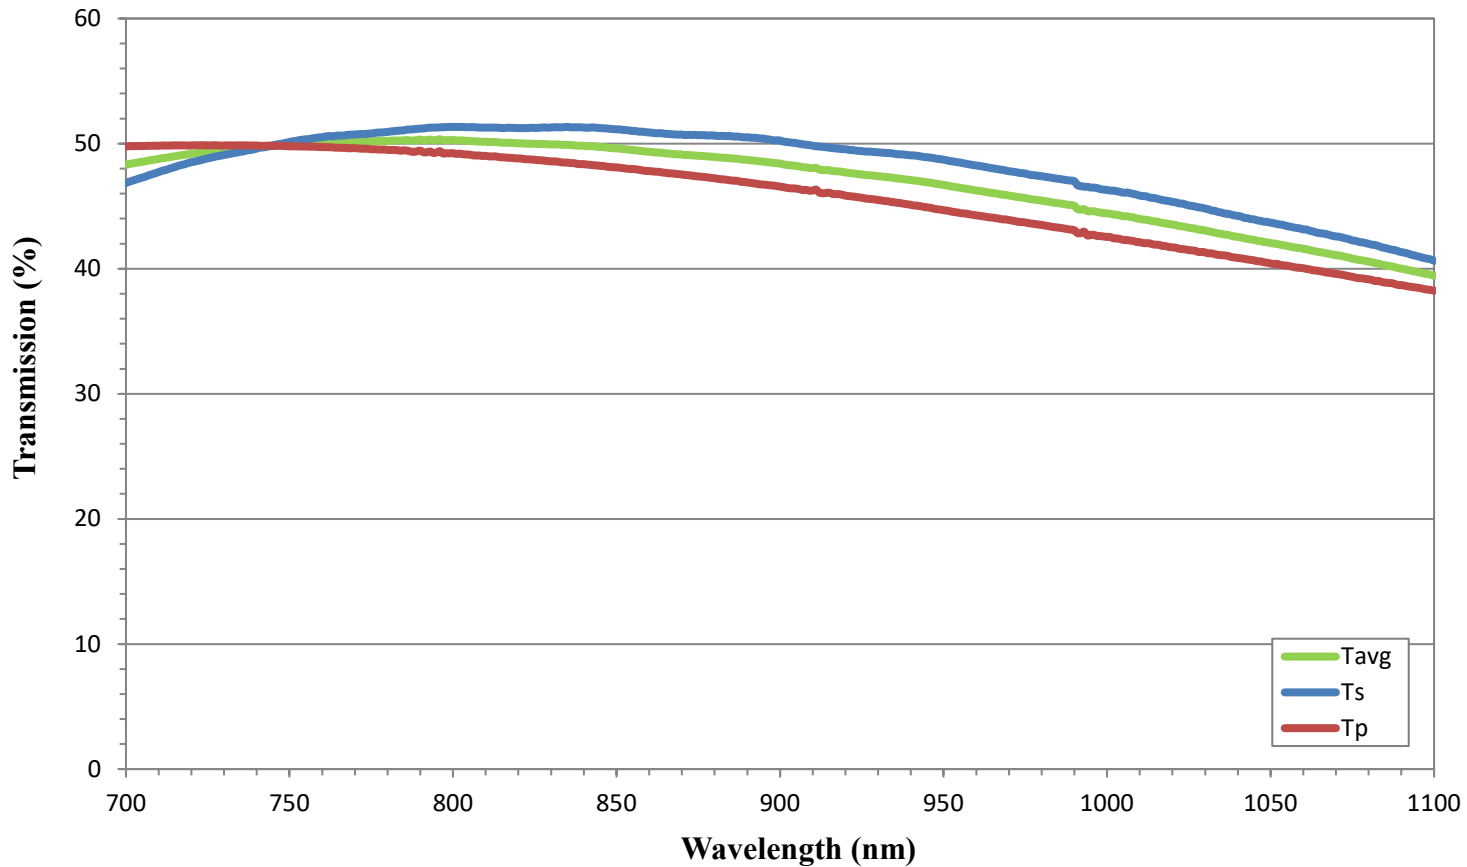

## 50R/50T Standard NIR Cube Beamsplitter Coating Reflectivity Performance FOR REFERENCE ONLY

COATING CURVE

## 50R/50T Standard NIR Cube Beamsplitter Coating Transmission Performance FOR REFERENCE ONLY

COATING CURVE