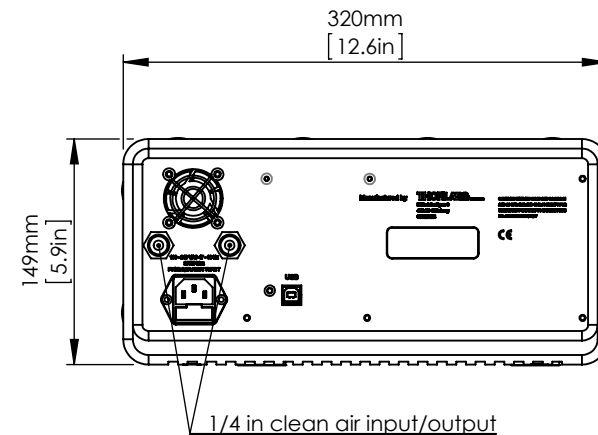

FC/PC input

FOR INFORMATION ONLY  
NOT FOR MANUFACTURING PURPOSES

DRAWING PROJECTION			<b>THORLABS</b> www.thorlabs.com	
NAME	DATE	Optical Spectrum Analyzer		
DRAWN RK	12/SEP/13	MATERIAL	N/A	REV A
APPROVAL OR	12/SEP/13	ITEM #	OSA205	APPROX WEIGHT 9,7 kg
COPYRIGHT © 2013 BY THORLABS				
VALUES IN PARENTHESIS ARE CALCULATED AND MAY CONTAIN ROUND OFF ERRORS				