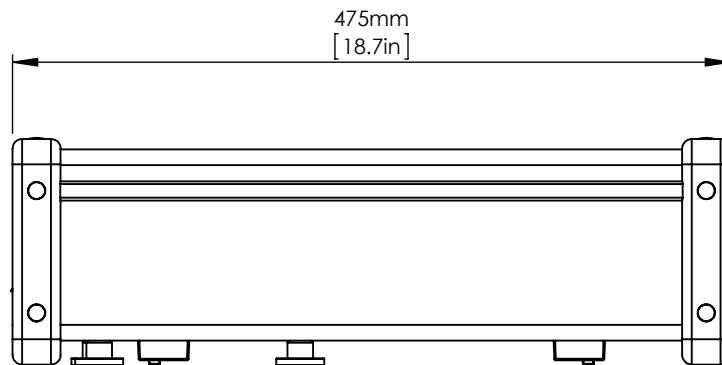

FC/PC input

FOR INFORMATION ONLY  
NOT FOR MANUFACTURING PURPOSES

DRAWING PROJECTION			<b>THORLABS</b> www.thorlabs.com	
NAME	DATE	Optical Spectrum Analyzer		
DRAWN RK	12/SEP/13	MATERIAL	N/A	REV A
APPROVAL OR	12/SEP/13	ITEM #	OSA205	APPROX WEIGHT 9,7 kg
COPYRIGHT © 2013 BY THORLABS				
VALUES IN PARENTHESIS ARE CALCULATED AND MAY CONTAIN ROUND OFF ERRORS				