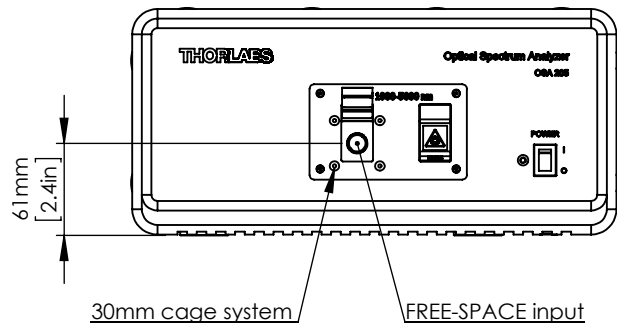

FC/PC input

FOR INFORMATION ONLY  
NOT FOR MANUFACTURING PURPOSES

DRAWING PROJECTION			<b>THORLABS</b> www.thorlabs.com	
NAME	DATE	Optical Spectrum Analyzer		
DRAWN RK	12/SEP/13	MATERIAL	N/A	REV A
APPROVAL OR	12/SEP/13	ITEM #	OSA205	APPROX WEIGHT 9,7 kg
COPYRIGHT © 2013 BY THORLABS				
VALUES IN PARENTHESIS ARE CALCULATED AND MAY CONTAIN ROUND OFF ERRORS				