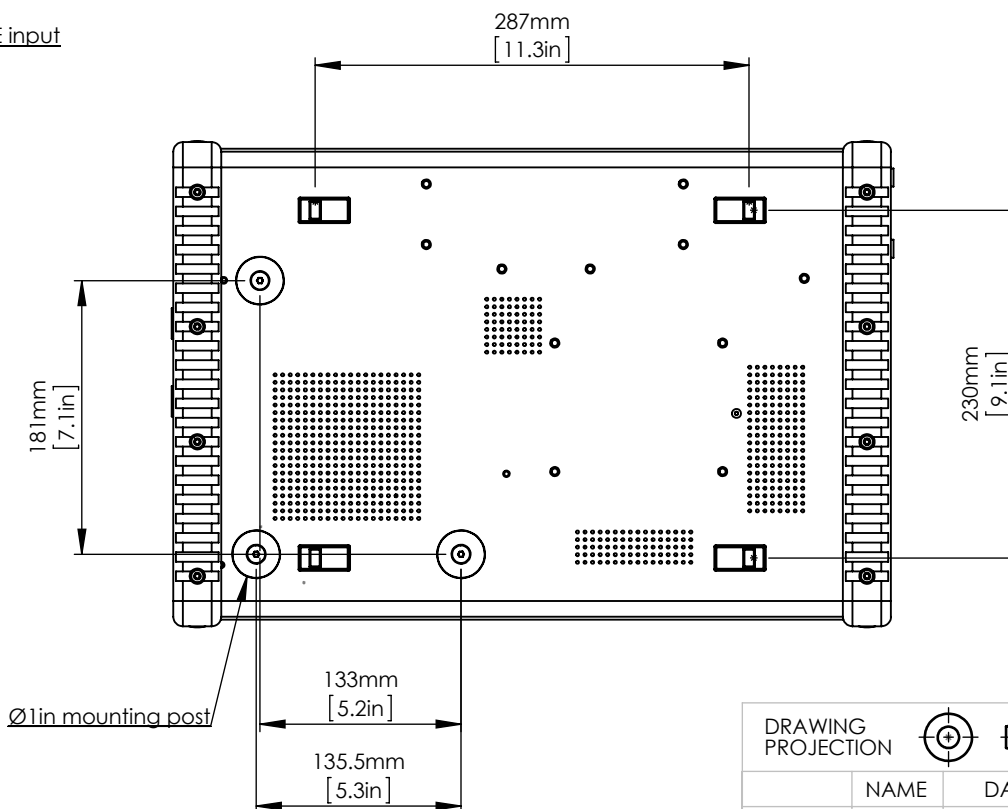

FC/PC input

FOR INFORMATION ONLY  
NOT FOR MANUFACTURING PURPOSES

DRAWING PROJECTION			<b>THORLABS</b> www.thorlabs.com	
NAME	DATE	Optical Spectrum Analyzer		
DRAWN RK	12/SEP/13	MATERIAL	N/A	REV A
APPROVAL OR	12/SEP/13	ITEM #	OSA205	APPROX WEIGHT 9,7 kg
COPYRIGHT © 2013 BY THORLABS				
VALUES IN PARENTHESIS ARE CALCULATED AND MAY CONTAIN ROUND OFF ERRORS				