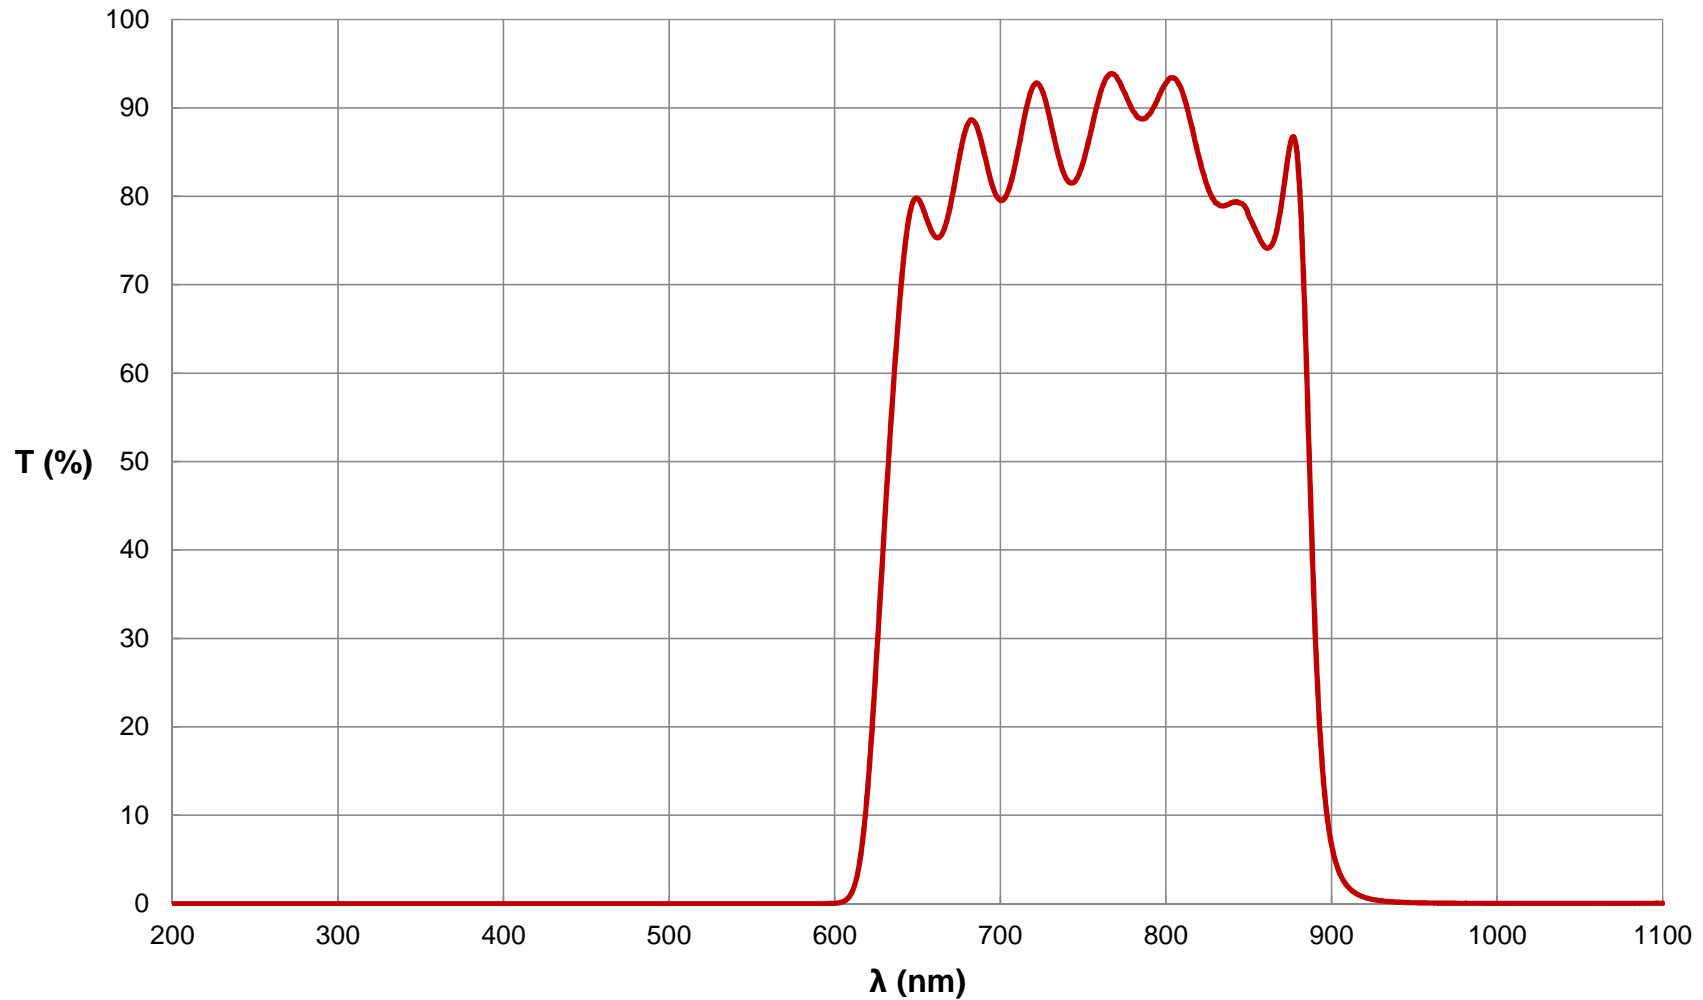

Kron/Cousins Type Red (R) Filter

Typical Performance Curve
FOR REFERENCE ONLY

© COPYRIGHT 2020 EDMUND OPTICS, INC. ALL RIGHTS RESERVED