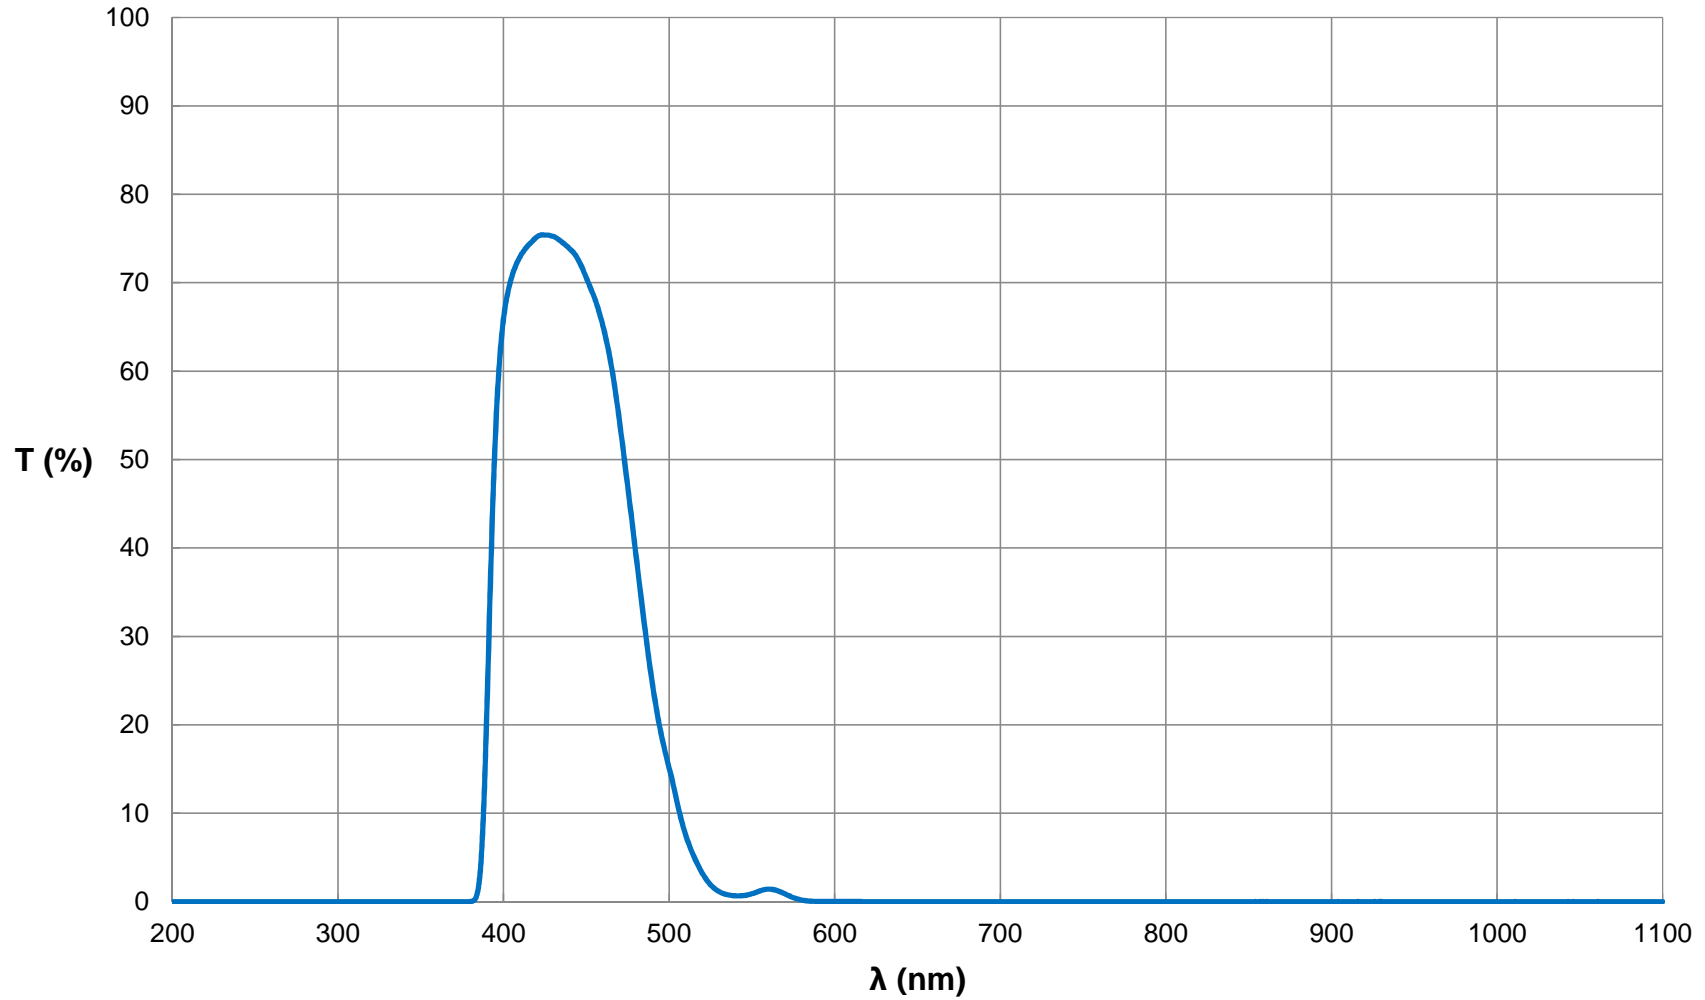

Kron/Cousins Type Blue (B) Filter

Typical Performance Curve
FOR REFERENCE ONLY

© COPYRIGHT 2020 EDMUND OPTICS, INC. ALL RIGHTS RESERVED