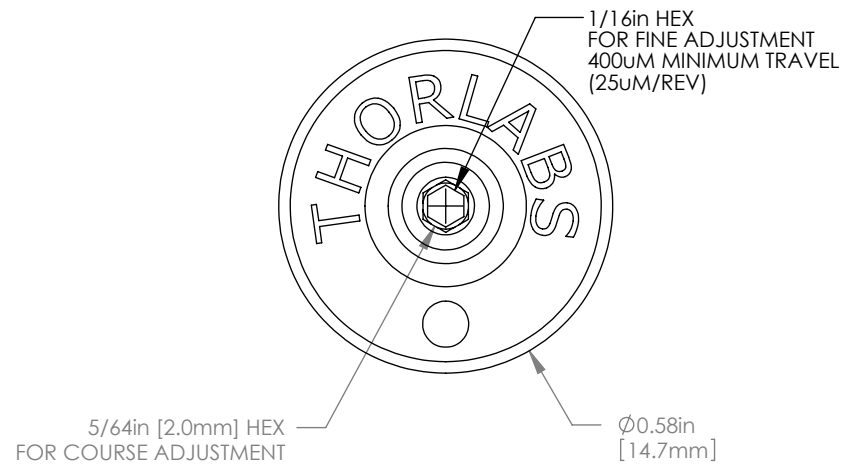

REMOVABLE KNOB WITH FINE PITCH STRAIGHT KNURL

FOR INFORMATION ONLY
NOT FOR MANUFACTURING PURPOSES

DRAWING PROJECTION

| | NAME | DATE |
|----------|------|-----------|
| REDRAWN | OA | 22/JUN/21 |
| APPROVAL | AK | 16/JUL/21 |

| | | | |
|--------|--------|---------------|----------|
| ITEM # | DAS110 | APPROX WEIGHT | 0.014 kg |
|--------|--------|---------------|----------|