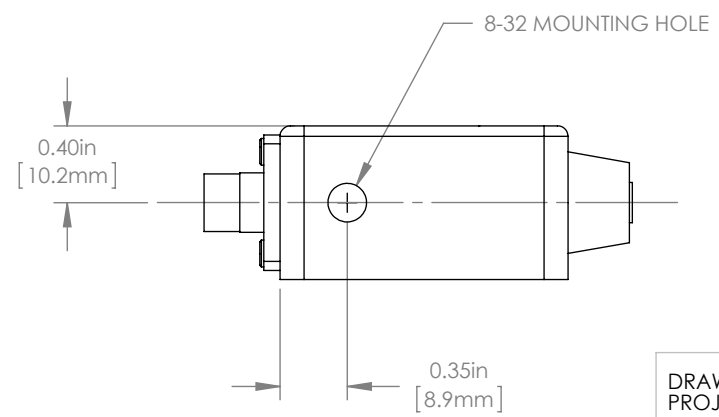

BATTERY TUBE (ONLY USE A23, 12V BATTERIES)

FOR INFORMATION ONLY
NOT FOR MANUFACTURING PURPOSES

DRAWING PROJECTION				 www.thorlabs.com	
	NAME	DATE		MATERIAL	
DRAWN	KPL	10/18/2013		N/A	
APPROVAL	RS	10/18/2013		REV A	
COPYRIGHT © 2013 BY THORLABS				ITEM #	
VALUES IN PARENTHESIS ARE CALCULATED AND MAY CONTAIN ROUND OFF ERRORS				APPROX WEIGHT	
				DET08CFC	
				0.18 kg	