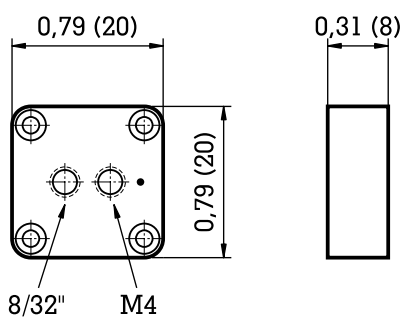

Adapter plate mounting positions

Mechanical drawing
 Unit inch (mm)
 PDB150x
 Balanced Amplified Photodetectors
 © THORLABS GmbH