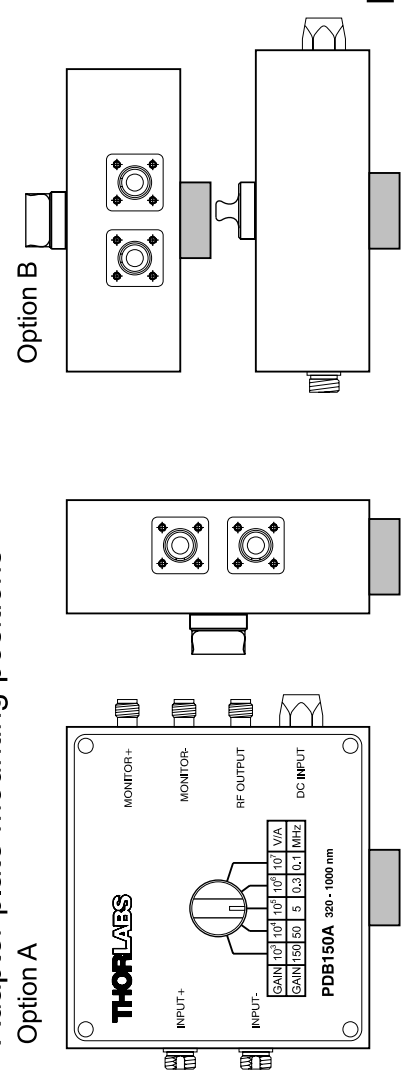

Adapter plate mounting positions

Mechanical drawing
 Unit inch (mm)
 PDB150x
 Balanced Amplified Photodetectors
 © THORLABS GmbH