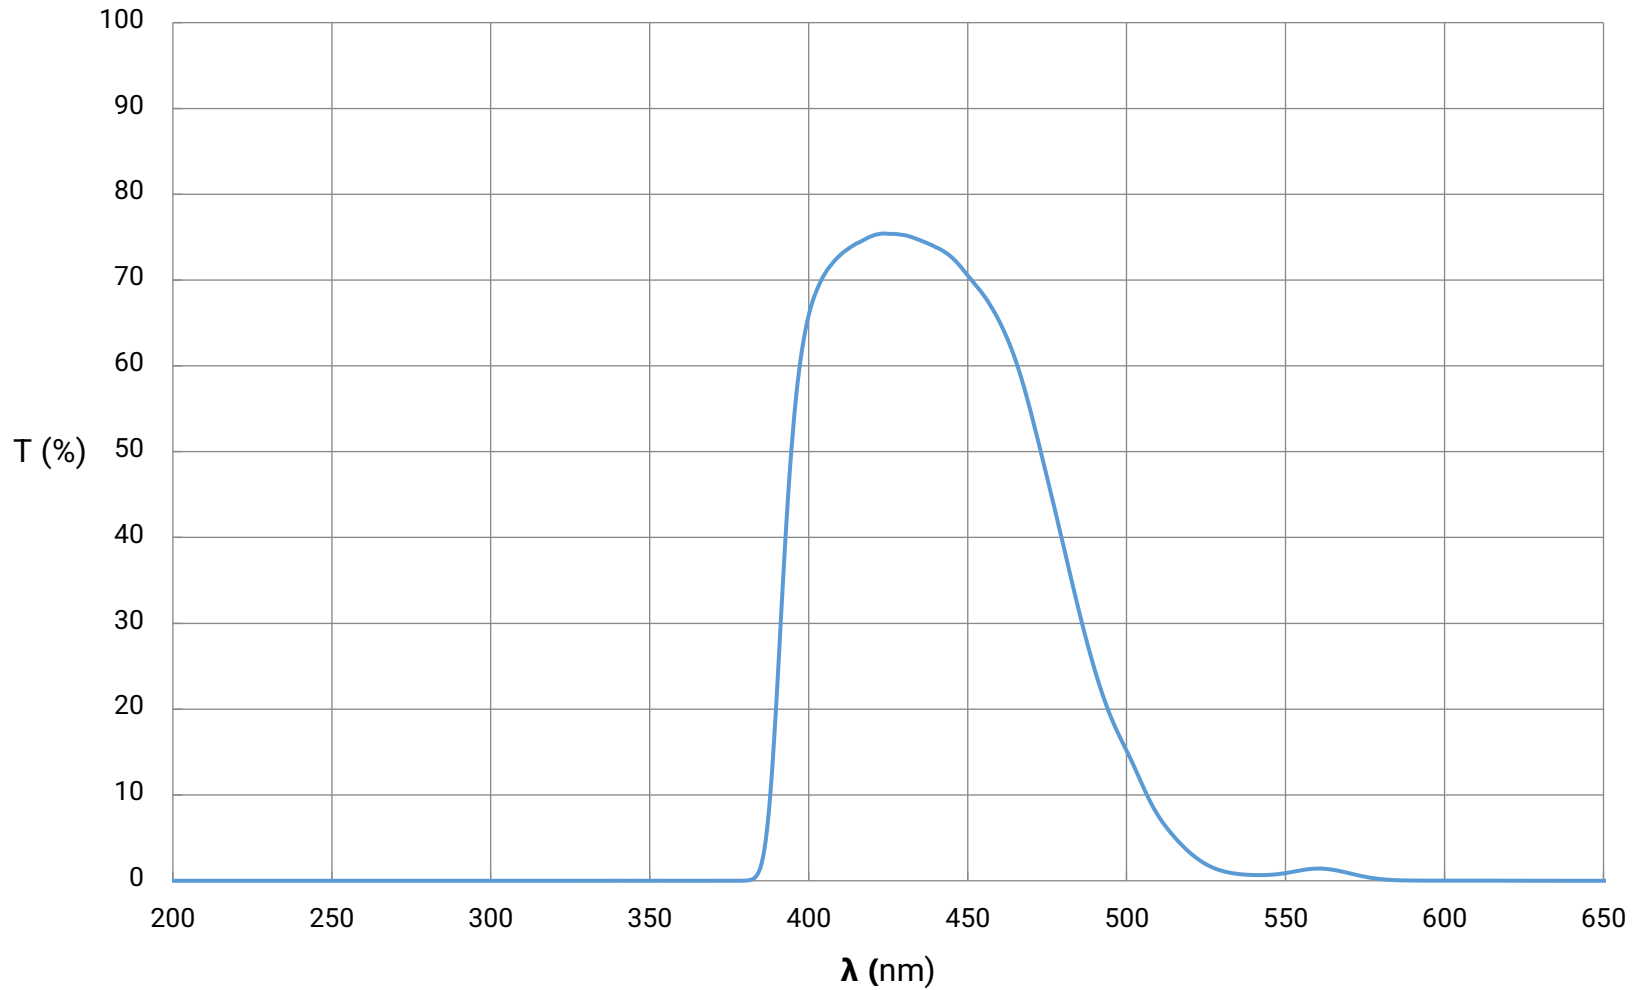

Astronomy Bandpass Filter Curve

Astronomy Bandpass Filter, Blue
Theoretical Transmission Curve

© COP VRIGHT 2020 EDMUND OPTICS, INC. ALL RIGHTS RESERVED