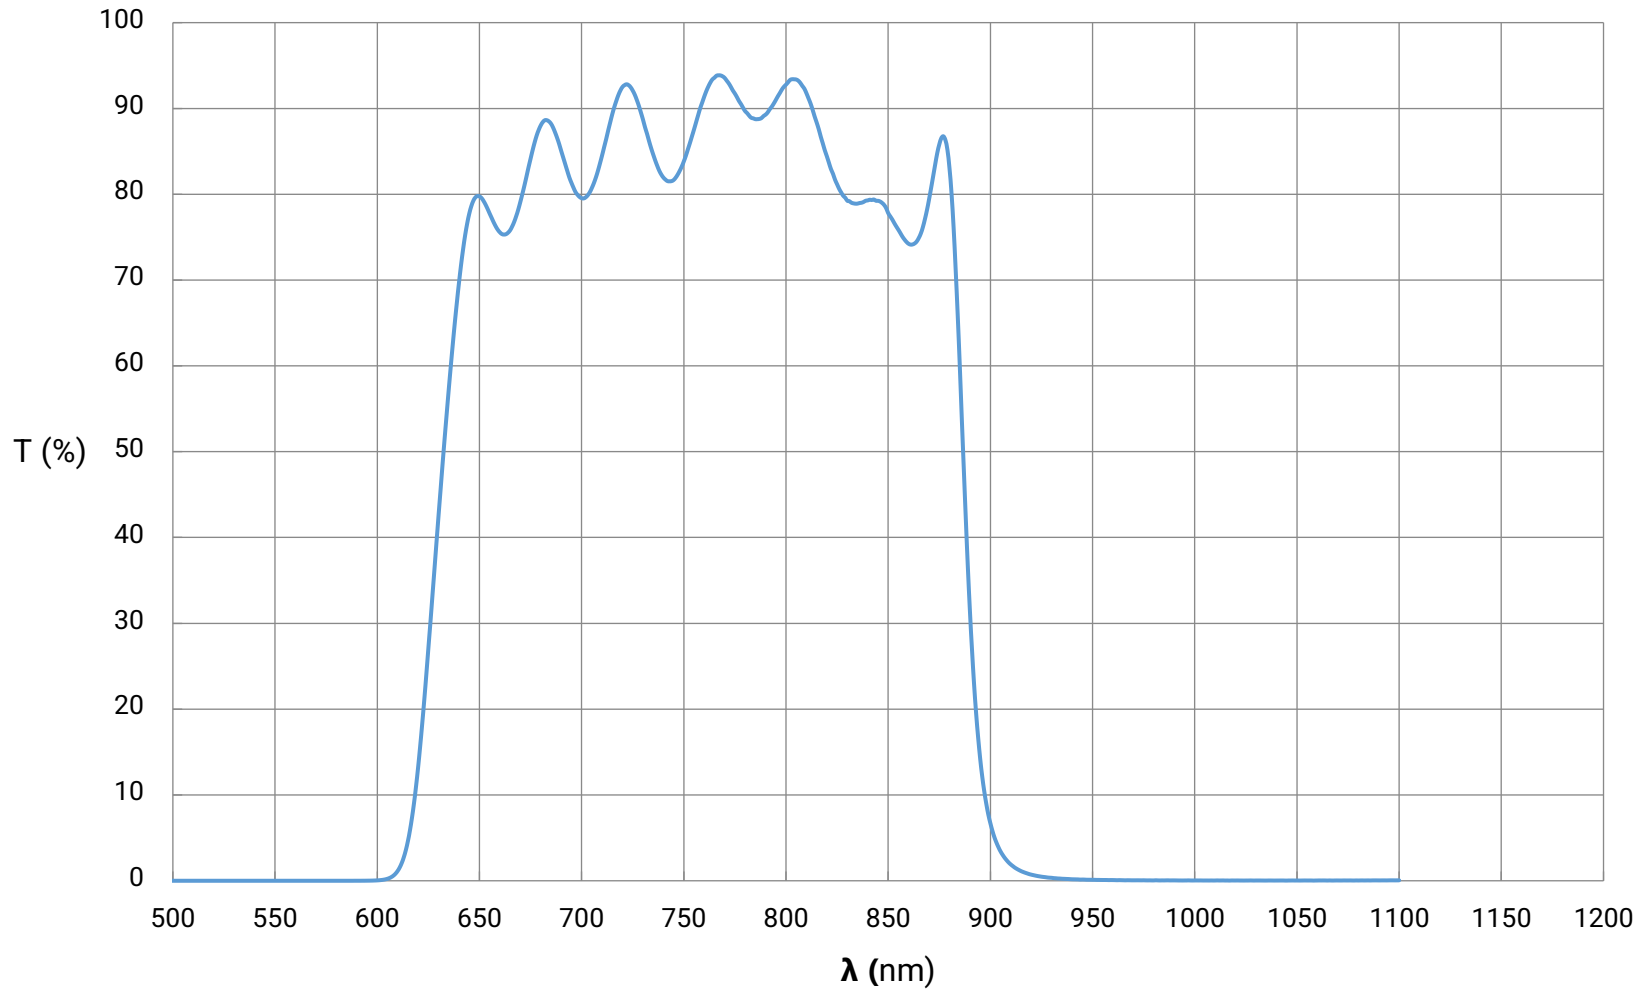

Astronomy Bandpass Filter Curve

Astronomy Bandpass Filter, Kron-Cousins, Red
Theoretical Transmission Curve

© COP VRIGHT 2020 EDMUND OPTICS, INC. ALL RIGHTS RESERVED