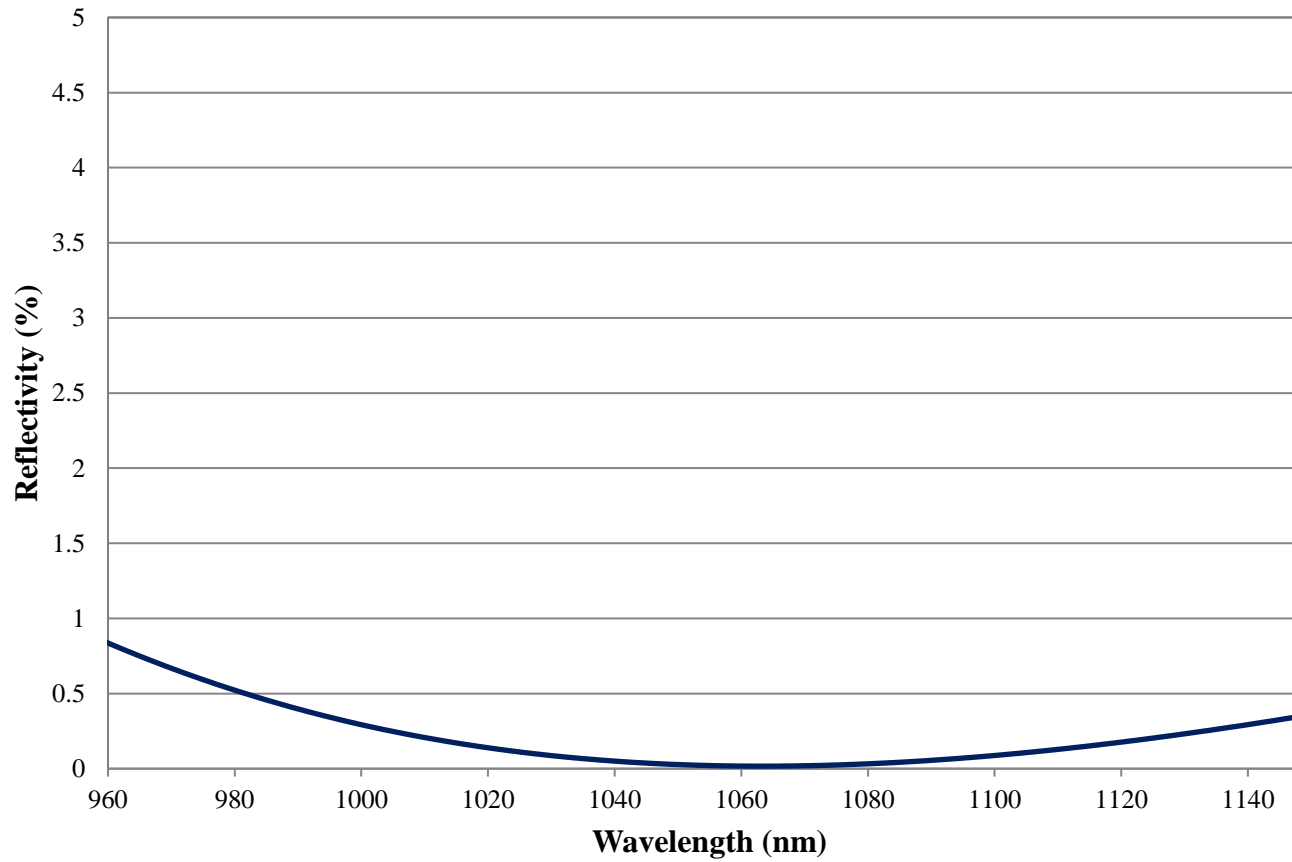

## 1064nm Vega™ Nd:YAG Laser Line Beam Expander FOR REFERENCE ONLY

COATING CURVE