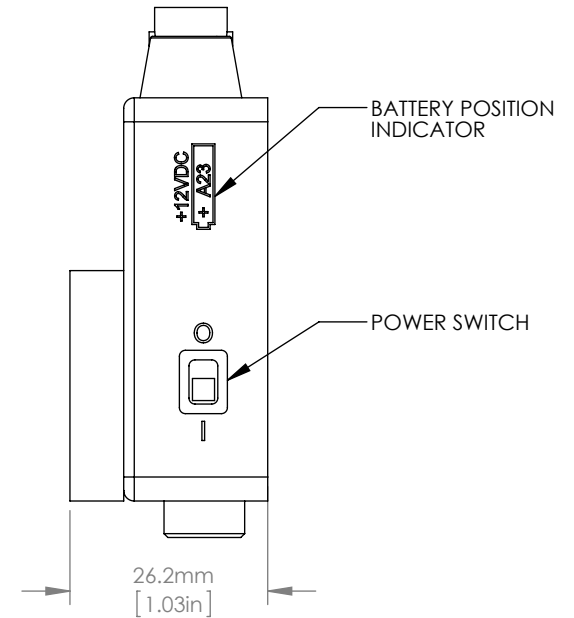

DETAIL A
SCALE 2 : 1

FOR INFORMATION ONLY
NOT FOR MANUFACTURING PURPOSES

DRAWING PROJECTION			THORLABS www.thorlabs.com	
NAME	DATE	5.0mm Ge Detector		
DRAWN YJ	24/SEP/12	MATERIAL	N/A	REV B
APPROVAL KL	24/SEP/12	ITEM #	DET50B	APPROX WEIGHT 0.23 kg
COPYRIGHT © 2012 BY THORLABS				
VALUES IN PARENTHESIS ARE CALCULATED AND MAY CONTAIN ROUND OFF ERRORS				