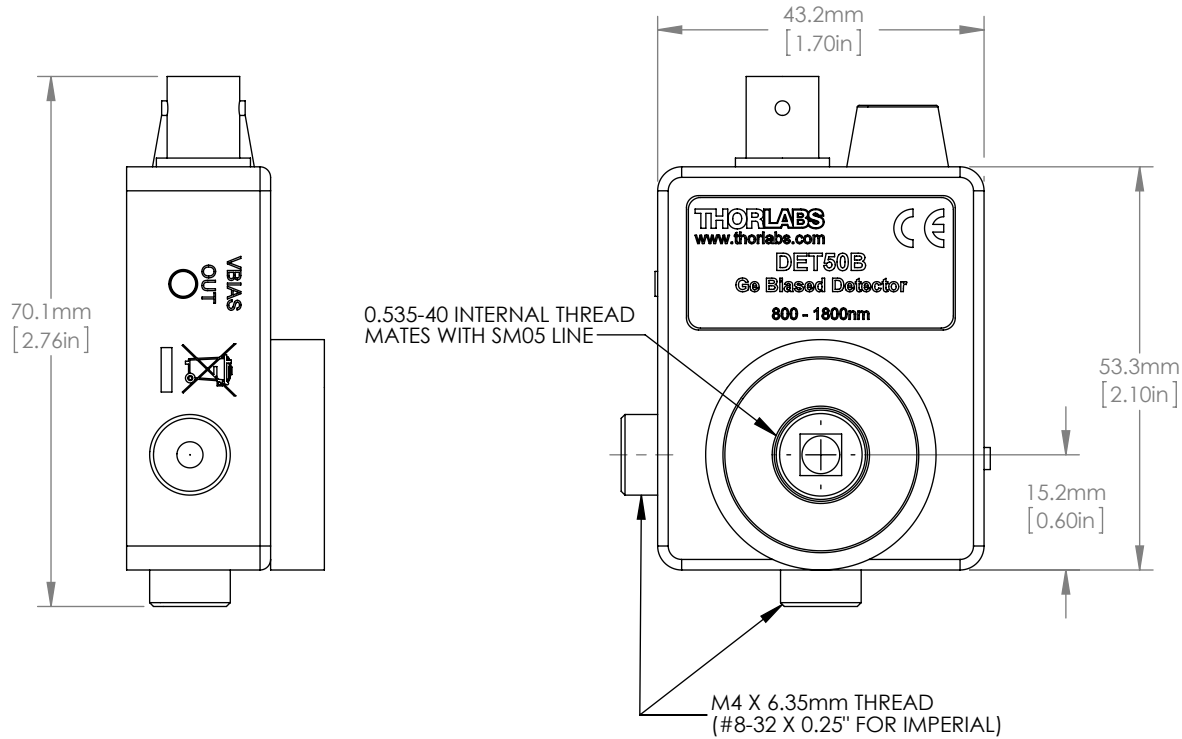

DETAIL A
SCALE 2 : 1

FOR INFORMATION ONLY
NOT FOR MANUFACTURING PURPOSES

DRAWING PROJECTION			THORLABS www.thorlabs.com	
NAME	DATE	5.0mm Ge Detector		
DRAWN YJ	24/SEP/12	MATERIAL	N/A	REV B
APPROVAL KL	24/SEP/12	ITEM #	DET50B	APPROX WEIGHT 0.23 kg
COPYRIGHT © 2012 BY THORLABS				
VALUES IN PARENTHESIS ARE CALCULATED AND MAY CONTAIN ROUND OFF ERRORS				