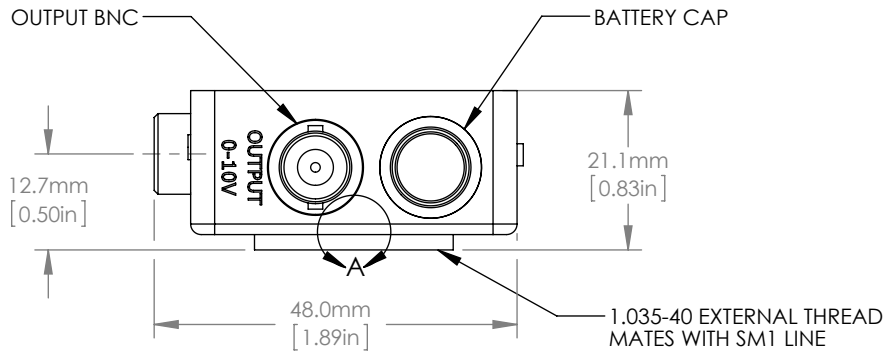

DETAIL A
SCALE 2 : 1

FOR INFORMATION ONLY
NOT FOR MANUFACTURING PURPOSES

DRAWING PROJECTION			THORLABS www.thorlabs.com	
NAME	DATE	5.0mm Ge Detector		
DRAWN YJ	24/SEP/12	MATERIAL	N/A	REV B
APPROVAL KL	24/SEP/12	ITEM #	DET50B	APPROX WEIGHT 0.23 kg
COPYRIGHT © 2012 BY THORLABS				
VALUES IN PARENTHESIS ARE CALCULATED AND MAY CONTAIN ROUND OFF ERRORS				