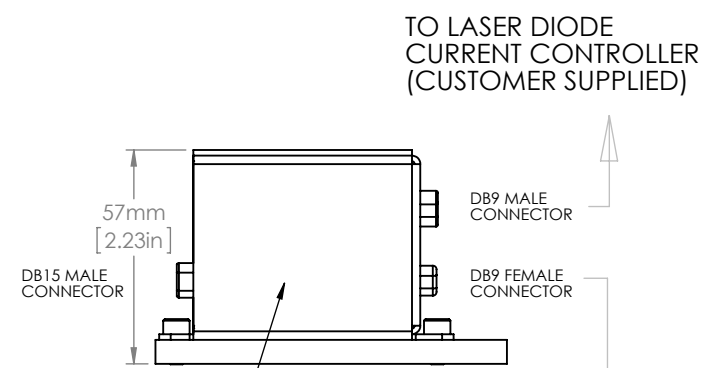

TDC001 (SUPPLIED T-CUBE DC SERVO MOTOR - NOT SHOWN)

TPS001 (SUPPLIED T-CUBE DC 15V POWER SUPPLY - NOT SHOWN)

FOR INFORMATION ONLY
NOT FOR MANUFACTURING PURPOSES

DRAWING PROJECTION

	NAME	DATE
DRAWN	AD	17/DEC/13
APPROVAL	CL	17/DEC/13

COPYRIGHT © 2013 BY THORLABS

VALUES IN PARENTHESIS ARE CALCULATED AND MAY CONTAIN ROUND OFF ERRORS

THORLABS
www.thorlabs.com

Tunable laser kit (1450nm Littrow)

MATERIAL	N/A	REV A
ITEM #	TLK-L1450R	APPROX WEIGHT 2.1 kg