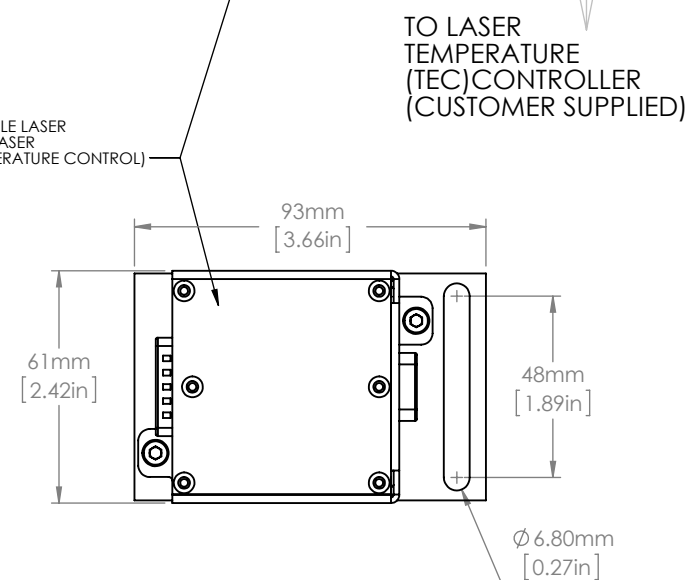

TDC001 (SUPPLIED T-CUBE DC SERVO MOTOR - NOT SHOWN)

TPS001 (SUPPLIED T-CUBE DC 15V POWER SUPPLY - NOT SHOWN)

FOR INFORMATION ONLY
NOT FOR MANUFACTURING PURPOSES

DRAWING PROJECTION

	NAME	DATE
DRAWN	AD	17/DEC/13
APPROVAL	CL	17/DEC/13

COPYRIGHT © 2013 BY THORLABS

VALUES IN PARENTHESIS ARE CALCULATED AND MAY CONTAIN ROUND OFF ERRORS

THORLABS
www.thorlabs.com

Tunable laser kit (1450nm Littrow)

MATERIAL	N/A	REV A
ITEM #	TLK-L1450R	APPROX WEIGHT 2.1 kg