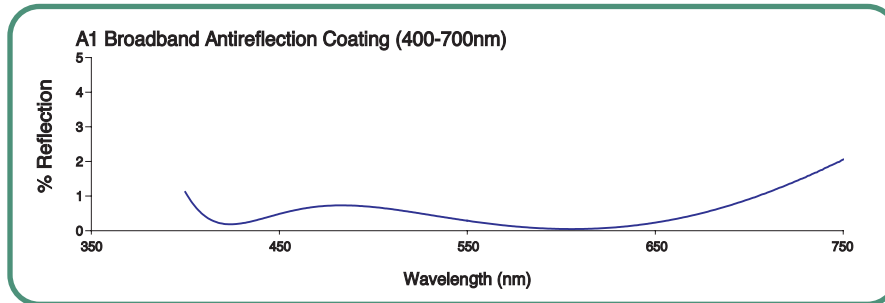

ITEM#	f₁	f₂	bf₁	bf₂	MAG	C_T	D	L	WD₁	WD₂	$	£	€	RMB
MAP105050-A1	50 mm	50 mm	43.7	43.7	1:1	8.1 mm	1.20in	1.51in	38.02 mm	38.02 mm	$ 180.00	£ 113.40	€ 167,40	¥ 1,719.00
MAP105075-A1	50 mm	75 mm	43.2	43.2	1:1.5	9.6 mm	1.20in	1.49in	37.70 mm	65.74 mm	$ 180.00	£ 113.40	€ 167,40	¥ 1,719.00
MAP1050100-A1	50 mm	100 mm	43.2	43.2	1:2	6.8 mm	1.20in	1.29in	37.71 mm	92.66 mm	$ 180.00	£ 113.40	€ 167,40	¥ 1,719.00
MAP107575-A1	75 mm	75 mm	70.4	70.4	1:1	9.0 mm	1.20in	1.39in	65.30 mm	65.41 mm	$ 180.00	£ 113.40	€ 167,40	¥ 1,719.00
MAP1075100-A1	75 mm	100 mm	70.2	70.2	1:1.33	6.5 mm	1.20in	1.20in	65.04 mm	92.02 mm	$ 180.00	£ 113.40	€ 167,40	¥ 1,719.00
MAP1075150-A1	75 mm	150 mm	70.2	70.2	1:2	5.1 mm	1.20in	1.22in	65.05mm	141.22 mm	$ 180.00	£ 113.40	€ 167,40	¥ 1,719.00
MAP10100100-A1	100 mm	100 mm	97.2	97.2	1:1	6.1 mm	1.20in	1.09in	92.2 mm	91.89 mm	$ 180.00	£ 113.40	€ 167,40	¥ 1,719.00
MAP10100150-A1	100 mm	150 mm	97.1	97.1	1:1.5	3.66 mm	1.20in	1.13in	9.86 mm	140.92 mm	$ 180.00	£ 113.40	€ 167,40	¥ 1,719.00
MAP051919-A1	19 mm	19 mm	15.2	15.2	1:1	6.9 mm	0.70in	1.05in	10.58 mm	10.58 mm	$ 108.00	£ 68.00	€ 100,40	¥ 1,031.40
MAP051925-A1	19 mm	25 mm	15.6	15.6	:1.3	26.4 mm	0.70in	1.09in	10.27 mm	16.40mm	$ 104.00	£ 65.50	€ 96,70	¥ 993.20
MAP051930-A1	19 mm	30 mm	15.6	15.6	1:1.58	6.5 mm	0.70in	1.02in	10.22 mm	22.60mm	$ 104.00	£ 65.50	€ 96,70	¥ 993.20
MAP051950-A1	19 mm	50 mm	15.6	15.6	1:2.63	6.1 mm	0.70in	1.01in	10.26 mm	42.87 mm	$ 104.00	£ 65.50	€ 96,70	¥ 993.20
MAP052525-A1	25 mm	25 mm	21.6	21.6	1:1	6.9 mm	0.70in	1.17in	16.27 mm	16.23 mm	$ 100.00	£ 63.00	€ 93,00	¥ 955.00
MAP052530-A1	25 mm	30 mm	21.4	21.4	1:1.2	6.0 mm	0.70in	1.05in	15.99 mm	22.46 mm	$ 100.00	£ 63.00	€ 93,00	¥ 955.00
MAP052550-A1	25 mm	50 mm	21.4	21.4	1:2	5.6 mm	0.70in	1.07in	15.99mm	41.75 mm	$ 100.00	£ 63.00	€ 93,00	¥ 955.00
MAP103030-A1	30 mm	30 mm	22.8	22.8	1:1	12.9 mm	1.20in	1.74in	17.75 mm	17.75 mm	$ 180.00	£ 113.40	€ 167,40	¥ 1,719.00
MAP103040-A1	30 mm	40 mm	21.7	21.7	1:1.33	10.4 mm	1.20in	1.58in	16.63 mm	29.90 mm	$ 180.00	£ 113.40	€ 167,40	¥ 1,719.00
MAP103050-A1	30 mm	50 mm	21.7	21.7	1:1.67	11.0 mm	1.20in	1.65in	16.65 mm	39.36 mm	$ 144.00	£ 90.70	€ 133,90	¥ 1,375.20
MAP103075-A1	30 mm	75 mm	21.7	21.7	1:2.5	8.9 mm	1.20in	1.49in	16.65 mm	68.54 mm	$ 144.00	£ 90.70	€ 133,90	¥ 1,375.20
MAP1030100-A1	30 mm	100 mm	21.8	21.8	1:3.33	8.5 mm	1.20in	1.38in	16.73 mm	91.72 mm	$ 144.00	£ 90.70	€ 133,90	¥ 1,375.20
MAP104040-A1	40 mm	40 mm	32.9	32.8	1:1	10.0 mm	1.20in	1.52in	28.02 mm	28.01 mm	$ 138.00	£ 86.90	€ 128,30	¥ 1,317.90
MAP104050-A1	40 mm	50 mm	32.9	32.9	1:1.25	9.0 mm	1.20in	1.52in	28.17 mm	38.55 mm	$ 138.00	£ 86.90	€ 128,30	¥ 1,317.90
MAP104075-A1	40 mm	75 mm	32.9	32.9	1:1.88	8.4 mm	1.20in	1.42in	28.17 mm	67.04 mm	$ 138.00	£ 86.90	€ 128,30	¥ 1,317.90
MAP1040100-A1	40 mm	100 mm	32.9	32.9	1:2.5	8.0 mm	1.20in	1.31in	28.17 mm	91.60 mm	$ 138.00	£ 86.90	€ 128,30	¥ 1,317.90