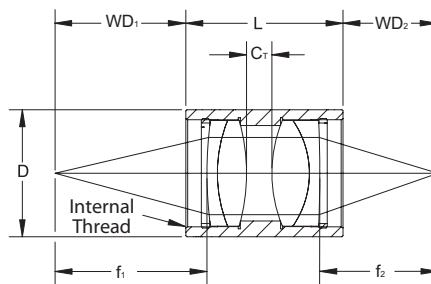

Matched Achromatic Pairs

- Ideal for Image Relay, NA Conversion, or Image Magnification
- SM1 (1.035"-40) or SM05 (0.535"-40) Threaded
- Mounts Engraved With Focal Lengths
- AR Coated: $R_{avg} < 0.5\%$ From 400-700 nm

Our achromatic doublets are designed for applications requiring an infinite conjugate ratio (i.e. situations in which the object is at infinity and the image is at the focal point). However, when used in pairs, these doublets are also ideal for finite conjugate applications. The matched achromatic pairs combine two of our stock doublets and can be used as an image relay system for NA conversion or for image magnification. The spacing between elements is optimized to give the best image quality and optimal numerical aperture conversion.

These pairs are housed in SM1 (1.035"-40) or SM05 (0.535"-40) threaded housings with standard diameters of 0.7" or 1.2". Each housing is engraved with the part number, focal lengths, and magnification of the pair, allowing for easy identification. Since the lenses are pre-mounted, the need to handle loose optics has been eliminated, making these achromats ideal for integration into a host of OEM applications.