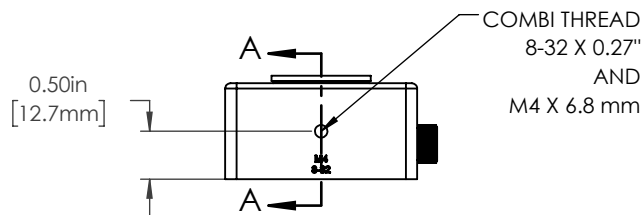

ELECTRICAL CONNECTIONS

FOR INFORMATION ONLY  
NOT FOR MANUFACTURING PURPOSES

DRAWING PROJECTION				<b>THORLABS</b> www.thorlabs.com	
NAME	DATE	Avalanche Photodetector			
DRAWN	MUR	15/JUL/19	MATERIAL		REV
APPROVAL	ARU	16/JUL/19	N/A		A
COPYRIGHT © 2019 BY THORLABS					
VALUES IN PARENTHESIS ARE CALCULATED AND MAY CONTAIN ROUND OFF ERRORS				ITEM #	APPROX WEIGHT
				APD440A	115 g