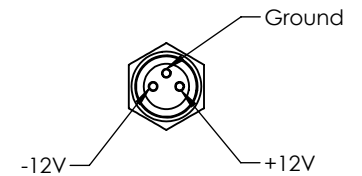

ELECTRICAL CONNECTIONS

FOR INFORMATION ONLY  
NOT FOR MANUFACTURING PURPOSES

DRAWING PROJECTION				<b>THORLABS</b> www.thorlabs.com	
NAME	DATE	Avalanche Photodetector			
DRAWN	MUR	15/JUL/19	MATERIAL		REV
APPROVAL	ARU	16/JUL/19	N/A		A
COPYRIGHT © 2019 BY THORLABS					
VALUES IN PARENTHESIS ARE CALCULATED AND MAY CONTAIN ROUND OFF ERRORS				ITEM #	APPROX WEIGHT
				APD440A	115 g