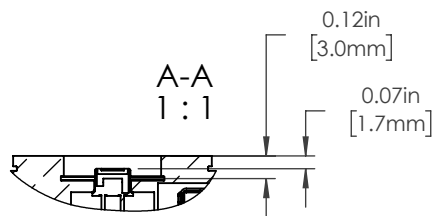

ELECTRICAL CONNECTIONS

FOR INFORMATION ONLY  
NOT FOR MANUFACTURING PURPOSES

DRAWING PROJECTION				<b>THORLABS</b> www.thorlabs.com	
NAME	DATE	Avalanche Photodetector			
DRAWN	MUR	15/JUL/19	MATERIAL		REV
APPROVAL	ARU	16/JUL/19	N/A		A
COPYRIGHT © 2019 BY THORLABS					
VALUES IN PARENTHESIS ARE CALCULATED AND MAY CONTAIN ROUND OFF ERRORS				ITEM #	APPROX WEIGHT
				APD440A	115 g