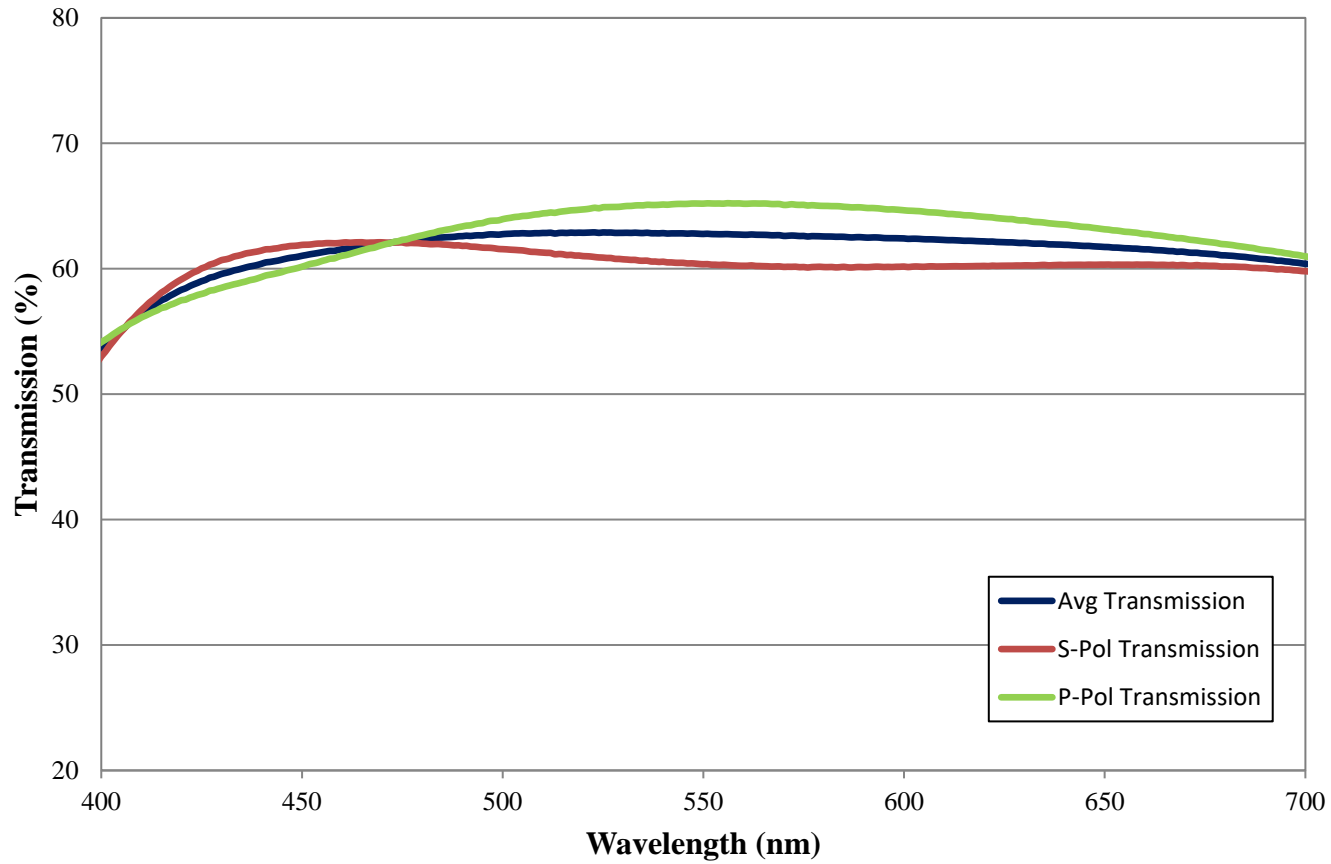

Coating Curve

Edmund Optics Inc.
USA | Asia | Europe

COATING CURVE

VIS 30R/70T Non-Polarizing Beamsplitter Coating Performance FOR REFERENCE ONLY

Coating Curve

Edmund Optics Inc.
USA | Asia | Europe

COATING CURVE

VIS 30R/70T Non-Polarizing AR Coating Performance FOR REFERENCE ONLY