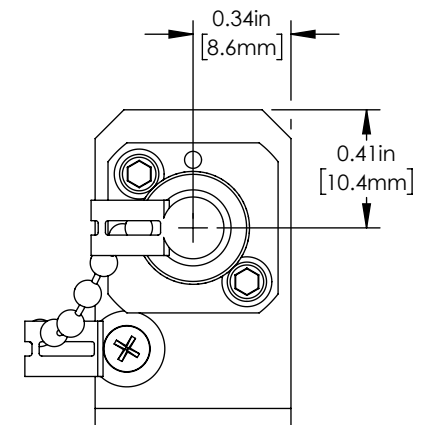

ISOMETRIC VIEW
SCALE 1:1

INCLUDED BUT NOT SHOWN:
 • PROTECTIVE DUST CAP

FOR INFORMATION ONLY
 NOT FOR MANUFACTURING PURPOSES

DRAWING PROJECTION			THORLABS www.thorlabs.com	
NAME	PH	DATE	FC TO FC SINGLE L-BRACKET MATING SLEEVE, WIDE PRECISION KEY	
BAG	PH	24/SEP/14	MATERIAL	REV C
APPROVAL			N/A	
COPYRIGHT © 2011 BY THORLABS			ITEM #	APPROX WEIGHT
VALUES IN PARENTHESIS ARE CALCULATED AND MAY CONTAIN ROUND-OFF ERRORS			ADAFCPMB2	0.02 kg