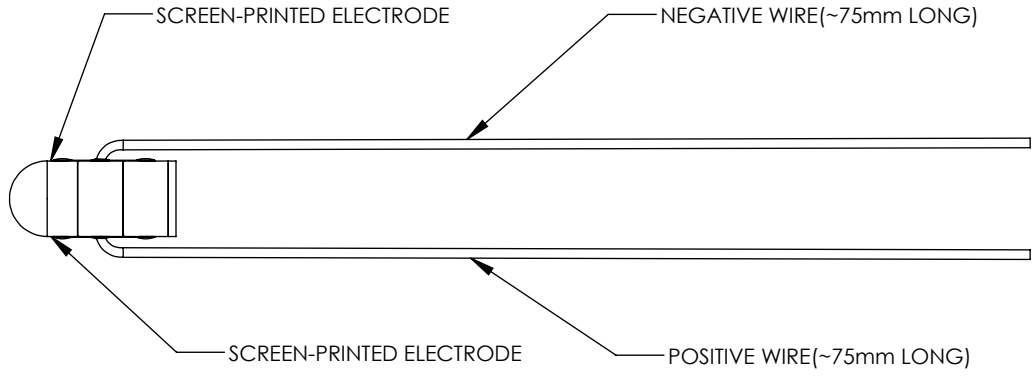

5.0mm
[0.20in]

5.0mm
[0.20in]

FOR INFORMATION ONLY
NOT FOR MANUFACTURING PURPOSES

DRAWING PROJECTION				 www.thorlabs.com	
NAME	DATE	PIEZO ACTUATOR STACK			
DRAWN	YWA	JUN/12/15	MATERIAL	N/A	REV A
APPROVAL	SS	JUN/12/15	ITEM #	PK4FA2P1	APPROX WEIGHT 4.0 g
COPYRIGHT © 2015 BY THORLABS VALUES IN PARENTHESIS ARE CALCULATED AND MAY CONTAIN ROUND-OFF ERRORS					