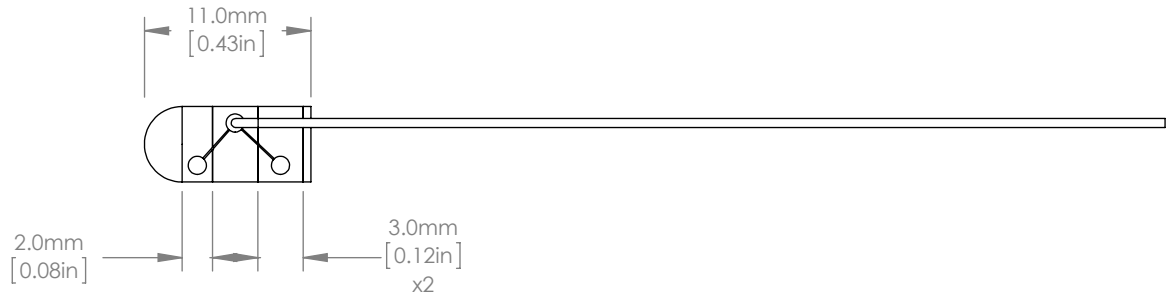

5.0mm
[0.20in]

5.0mm
[0.20in]

FOR INFORMATION ONLY
NOT FOR MANUFACTURING PURPOSES

DRAWING PROJECTION				 www.thorlabs.com	
NAME	DATE	PIEZO ACTUATOR STACK			
DRAWN	YWA	JUN/12/15	MATERIAL	N/A	REV A
APPROVAL	SS	JUN/12/15	ITEM #	PK4FA2P1	APPROX WEIGHT 4.0 g
COPYRIGHT © 2015 BY THORLABS VALUES IN PARENTHESIS ARE CALCULATED AND MAY CONTAIN ROUND-OFF ERRORS					