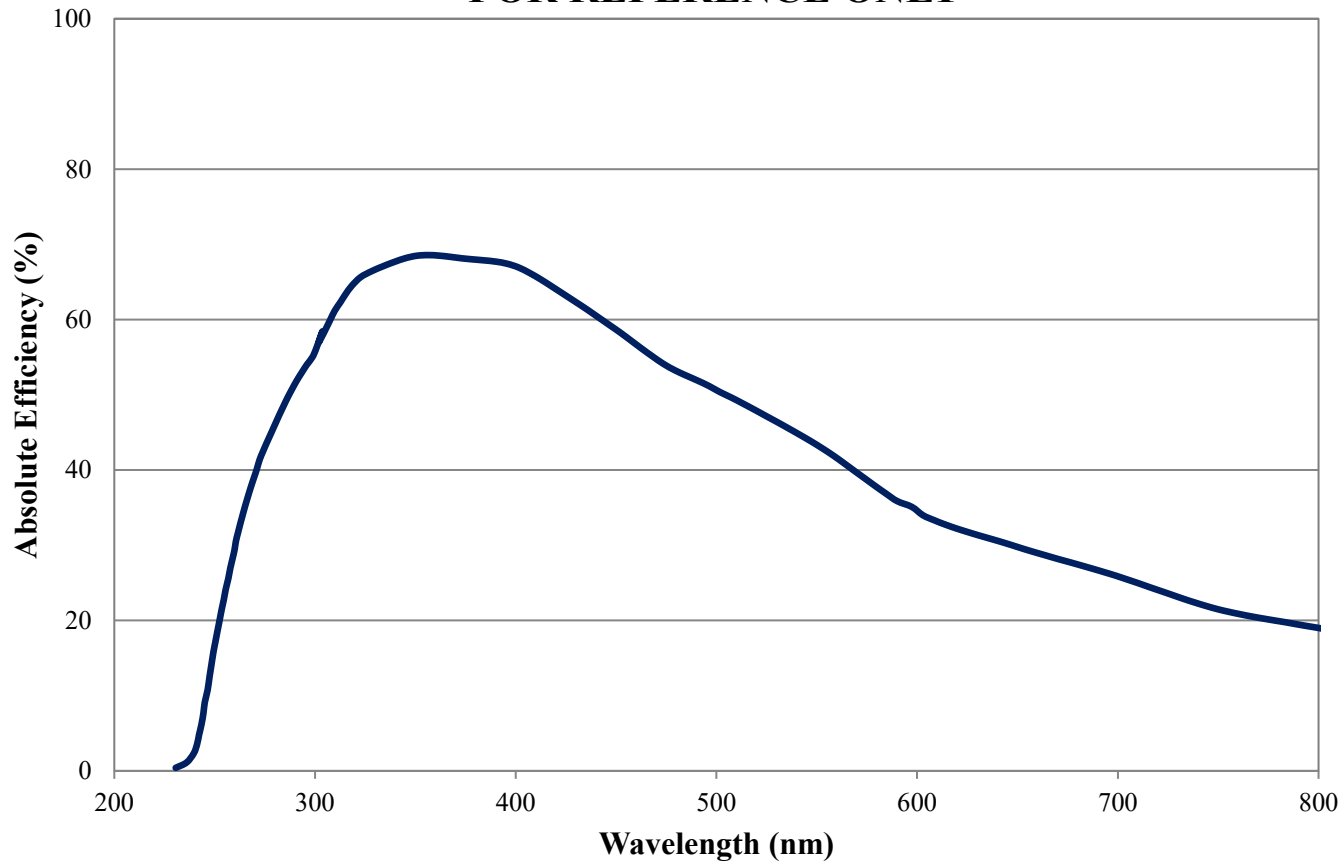

Coating Curve

Edmund Optics Inc.
USA | Asia | Europe

600 Grooves/mm Transmission Grating 22° Blaze Angle FOR REFERENCE ONLY

COATING CURVE