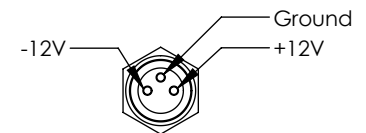

Electrical Connections

FOR INFORMATION ONLY  
NOT FOR MANUFACTURING PURPOSES

DRAWING PROJECTION			<b>THORLABS</b> www.thorlabs.com	
NAME	DATE	Avalanche Photodetector		
DRAWN BB	20/SEP/15	MATERIAL	N/A	REV A
APPROVAL VM	29/SEP/15	ITEM # APD410C		APPROX WEIGHT 0.1 kg
COPYRIGHT © 2015 BY THORLABS				
VALUES IN PARENTHESIS ARE CALCULATED AND MAY CONTAIN ROUND OFF ERRORS				