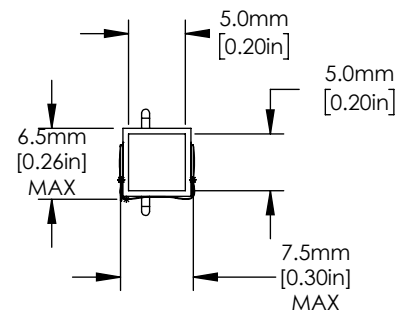

* All strain Gauge Wires are 260mm(10.2 in)
Long with 0.5mm(0.02in) Outer Diameter

FOR INFORMATION ONLY
NOT FOR MANUFACTURING PURPOSES

DRAWING PROJECTION			THORLABS www.thorlabs.com	
NAME	DATE	PIEZO ACTUATOR		
DRAWN ZMAO	9/APR/21	MATERIAL		REV A
APPROVAL RG	9/APR/21	N/A		
COPYRIGHT © 2021 BY THORLABS		ITEM #	APPROX WEIGHT	
VALUES IN PARENTHESIS ARE CALCULATED AND MAY CONTAIN ROUND OFF ERRORS		PK2FMC2	2.8g	