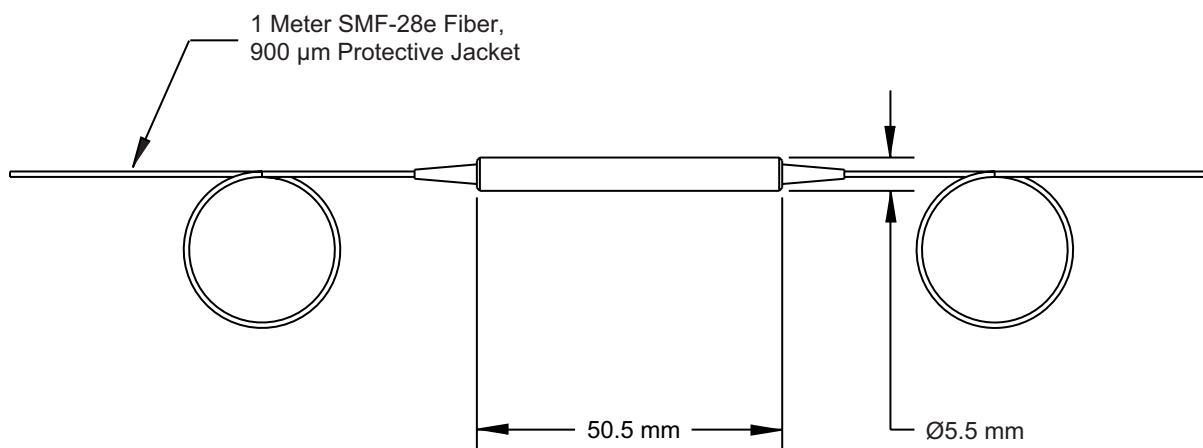

Drawings

USA, Canada, & S. America
Thorlabs, Inc.
56 Sparta Ave
Newton, NJ 07860, USA
Tel: 973-300-3000
Fax: 973-300-3600
www.thorlabs.com
email: sales@thorlabs.com

Europe
Thorlabs GmbH
Hans-Böckler-Str. 6
85221 Dachau, Germany
Tel: +49-(0)8131-5956-0
Tel: +49-(0)8131-5956-99
www.thorlabs.com
email: Europe@thorlabs.com

UK and Ireland
Thorlabs LTD.
1 Saint Thomas Place, Ely
Cambridgeshire CB7 4EX, GB
Tel: +44 (0)1353-654440
Tel: +44 (0)1353-654444
www.thorlabs.com
email: sales.uk@thorlabs.com

Scandinavia
Thorlabs Sweden AB
Bergfotsgatan 7
431 35 Mölndal, Sweden
Tel: +46-31-733-30-00
Tel: +46-31-703-40-45
www.thorlabs.com
email: scandinavia@thorlabs.com

Japan and Asia
Thorlabs Japan, Inc.
3-6-3 Kitamachi
Nerima-ku, Tokyo 179-0081, Japan
Tel: +81-3-6915-7701
Tel: +81-3-6915-7716
www.thorlabs.co.jp
Email: sales@thorlabs.jp