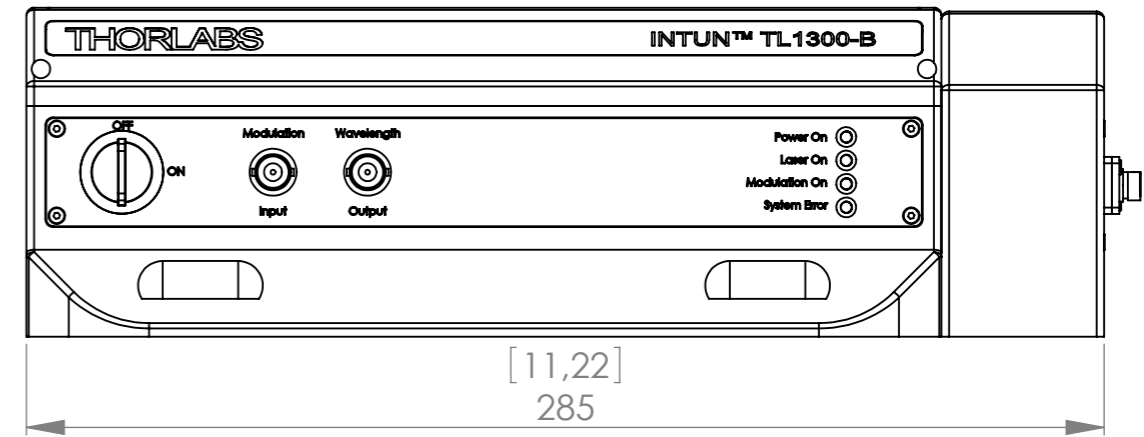

FC/APC Adapter Narrow Key

This drawing must not without our permission be copied, im-
parted to a third party or otherwise used without authorisation.
Kontravention will be prosecuted.

Denna handling är Thorlabs Sweden AB's egendom
och får ej utan vårt medgivande kopieras, delgas
annan eller obehörigen användas.

NOTE:

1. INFORMATION ONLY, NOT FOR MANUFACTURING;
2. ALL DEMENSIONS WITHOUT PARENTHESES ARE IN MILLIMETERS;
  DEMENSIONS IN PARENTHESES IN INCHES;

Surface Treatment N / A		Material N / A		General Tolerance N / A		Weight 4.5 kg	
Design N / A	Drawn ZL	Check N / A	Sheet 1/1	Sheet Format A3	Scale 1:2	Rev. A	Date 2008-02-15
THORLABS Sweden AB Tel: +46 31 733 3000 Box 14194 Fax: +46 31 703 4045 SE-400 20 Göteborg			INTUN-TL1300-B-PM			Drawing no. 15777-E01