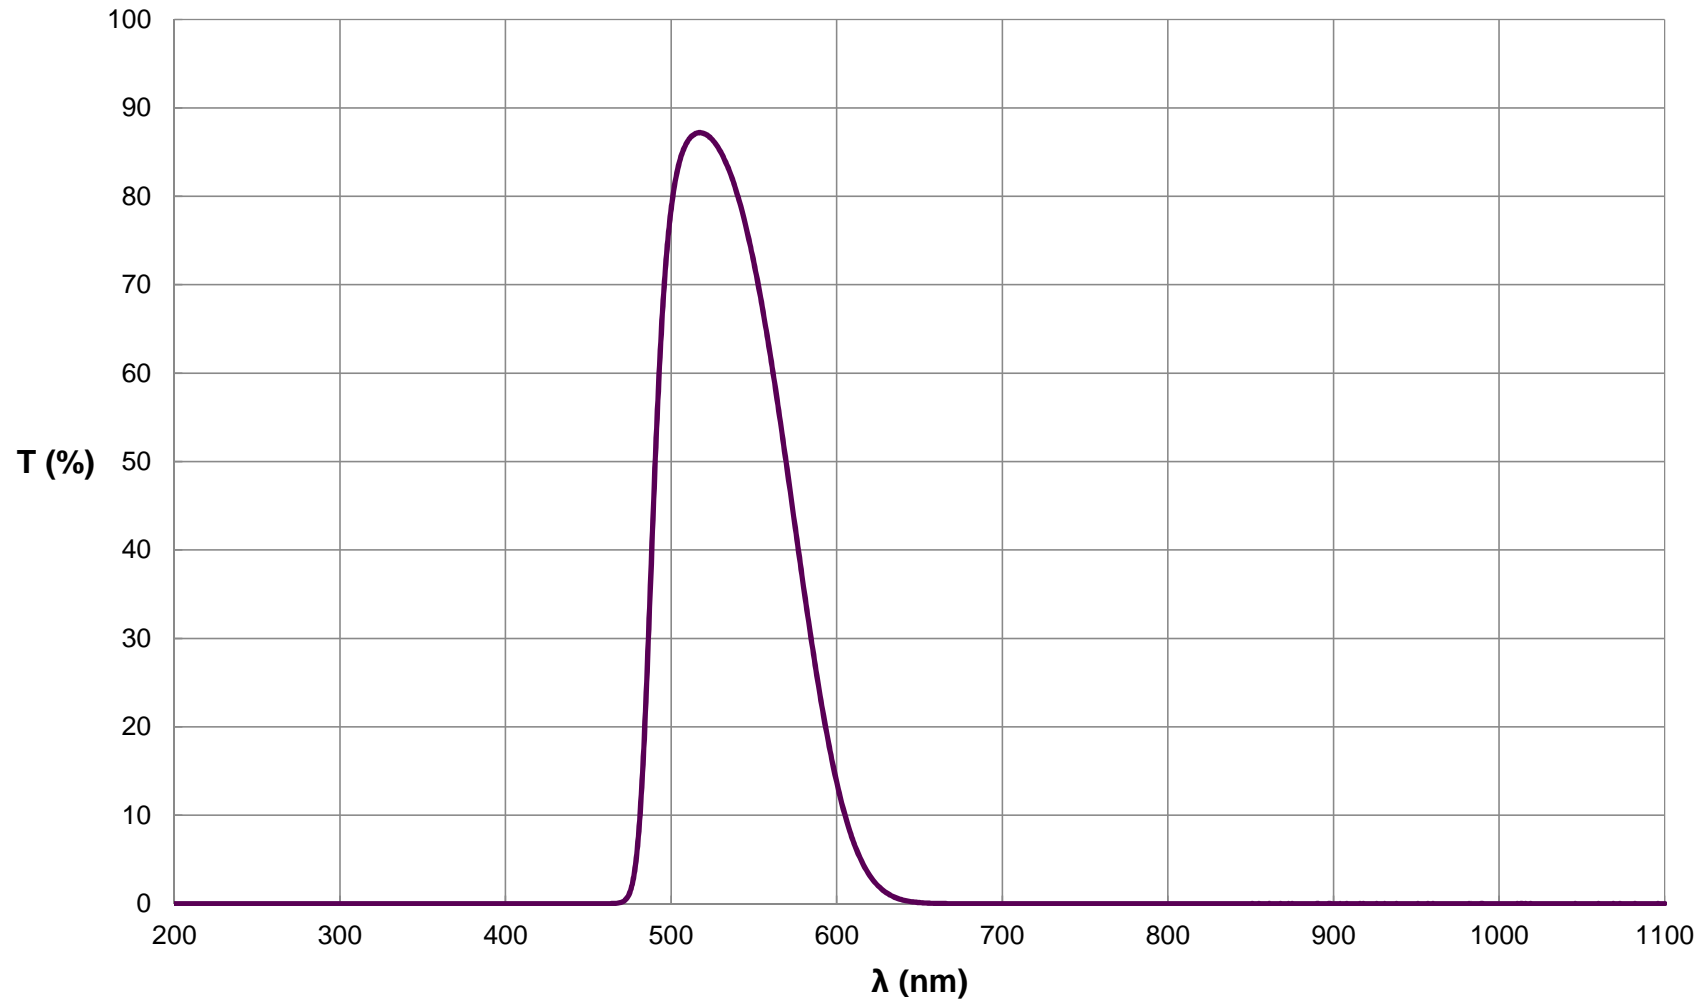

Kron/Cousins Type Violet (V) Filter

Typical Performance Curve
FOR REFERENCE ONLY

© COPYRIGHT 2020 EDMUND OPTICS, INC. ALL RIGHTS RESERVED