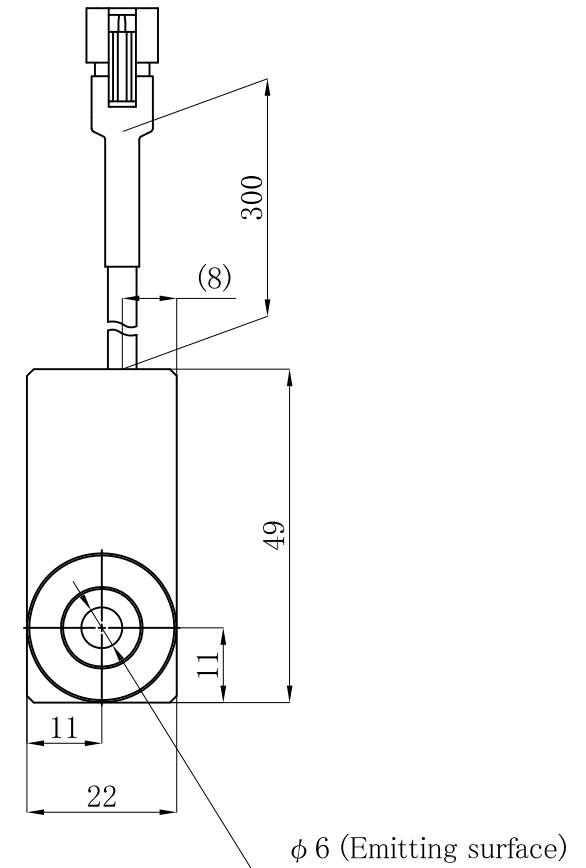

HLV3-22SW-2-1220

Unit: mm

| Model | Input Current | Power Consumption |
|------------------|---------------|-------------------|
| HLV3-22SW-2-1220 | 0.700 A max. | 2.5 W max. |
| HLV3-22RD-2-1220 | 0.700 A max. | 2.1 W max. |
| HLV3-22BL-2-1220 | 0.700 A max. | 2.7 W max. |
| HLV3-22GR-2-1220 | 0.700 A max. | 2.8 W max. |