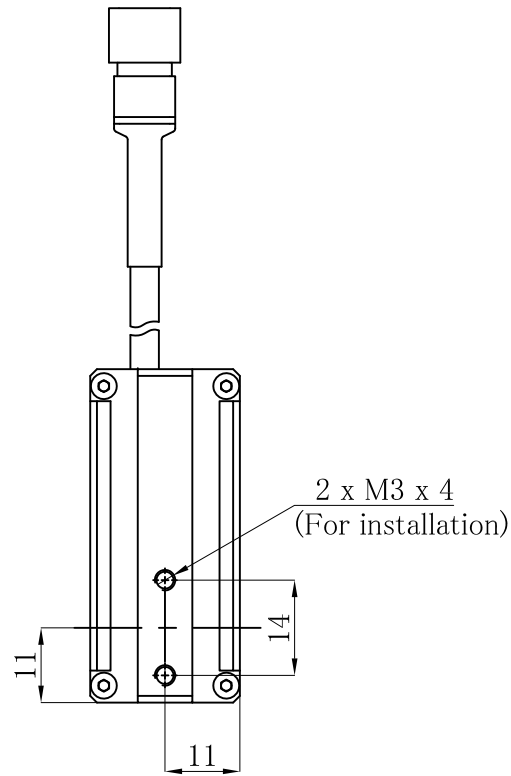

HLV3-22SW-2-1220

Unit: mm

| Model | Input Current | Power Consumption |
|------------------|---------------|-------------------|
| HLV3-22SW-2-1220 | 0.700 A max. | 2.5 W max. |
| HLV3-22RD-2-1220 | 0.700 A max. | 2.1 W max. |
| HLV3-22BL-2-1220 | 0.700 A max. | 2.7 W max. |
| HLV3-22GR-2-1220 | 0.700 A max. | 2.8 W max. |