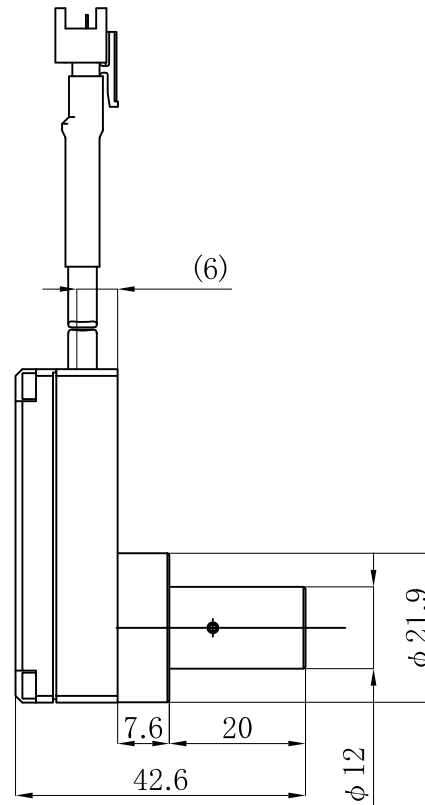

HLV3-22SW-2-1220

Unit: mm

| Model | Input Current | Power Consumption |
|------------------|---------------|-------------------|
| HLV3-22SW-2-1220 | 0.700 A max. | 2.5 W max. |
| HLV3-22RD-2-1220 | 0.700 A max. | 2.1 W max. |
| HLV3-22BL-2-1220 | 0.700 A max. | 2.7 W max. |
| HLV3-22GR-2-1220 | 0.700 A max. | 2.8 W max. |