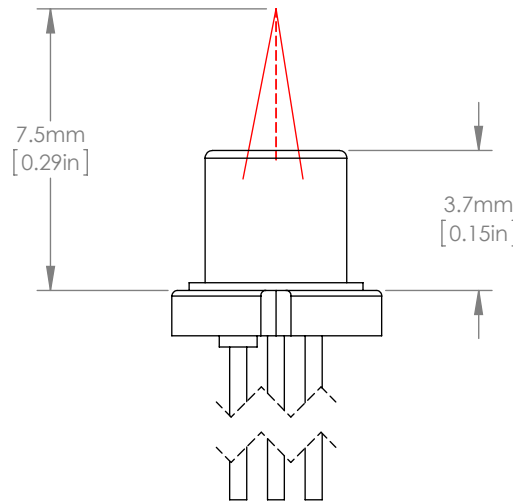

Beam Sketch

Pin Code D

FOR INFORMATION ONLY
NOT FOR MANUFACTURING PURPOSES

DRAWING PROJECTION			THORLABS www.thorlabs.com	
	NAME	DATE	L1310P5DFB LASER DIODE	
DRAWN	JW	27/Apr/15		
APPROVAL	YH	27/Apr/15	MATERIAL	N/A
COPYRIGHT © 2015 BY THORLABS			ITEM #	APPROX WEIGHT
VALUES IN PARENTHESIS ARE CALCULATED AND MAY CONTAIN ROUND-OFF ERRORS			L1310P5DFB	0.30g
				REV A