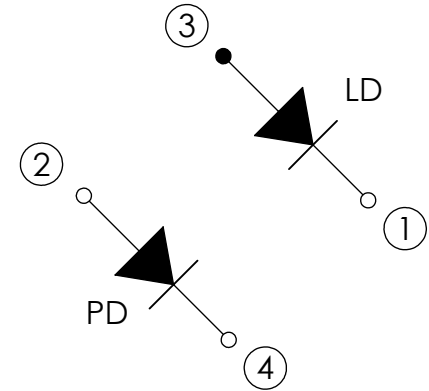

Beam Sketch

Pin Code D

FOR INFORMATION ONLY
NOT FOR MANUFACTURING PURPOSES

DRAWING PROJECTION			THORLABS www.thorlabs.com	
	NAME	DATE	L1310P5DFB LASER DIODE	
DRAWN	JW	27/Apr/15		
APPROVAL	YH	27/Apr/15	MATERIAL	N/A
COPYRIGHT © 2015 BY THORLABS			ITEM #	APPROX WEIGHT
VALUES IN PARENTHESIS ARE CALCULATED AND MAY CONTAIN ROUND-OFF ERRORS			L1310P5DFB	0.30g
				REV A