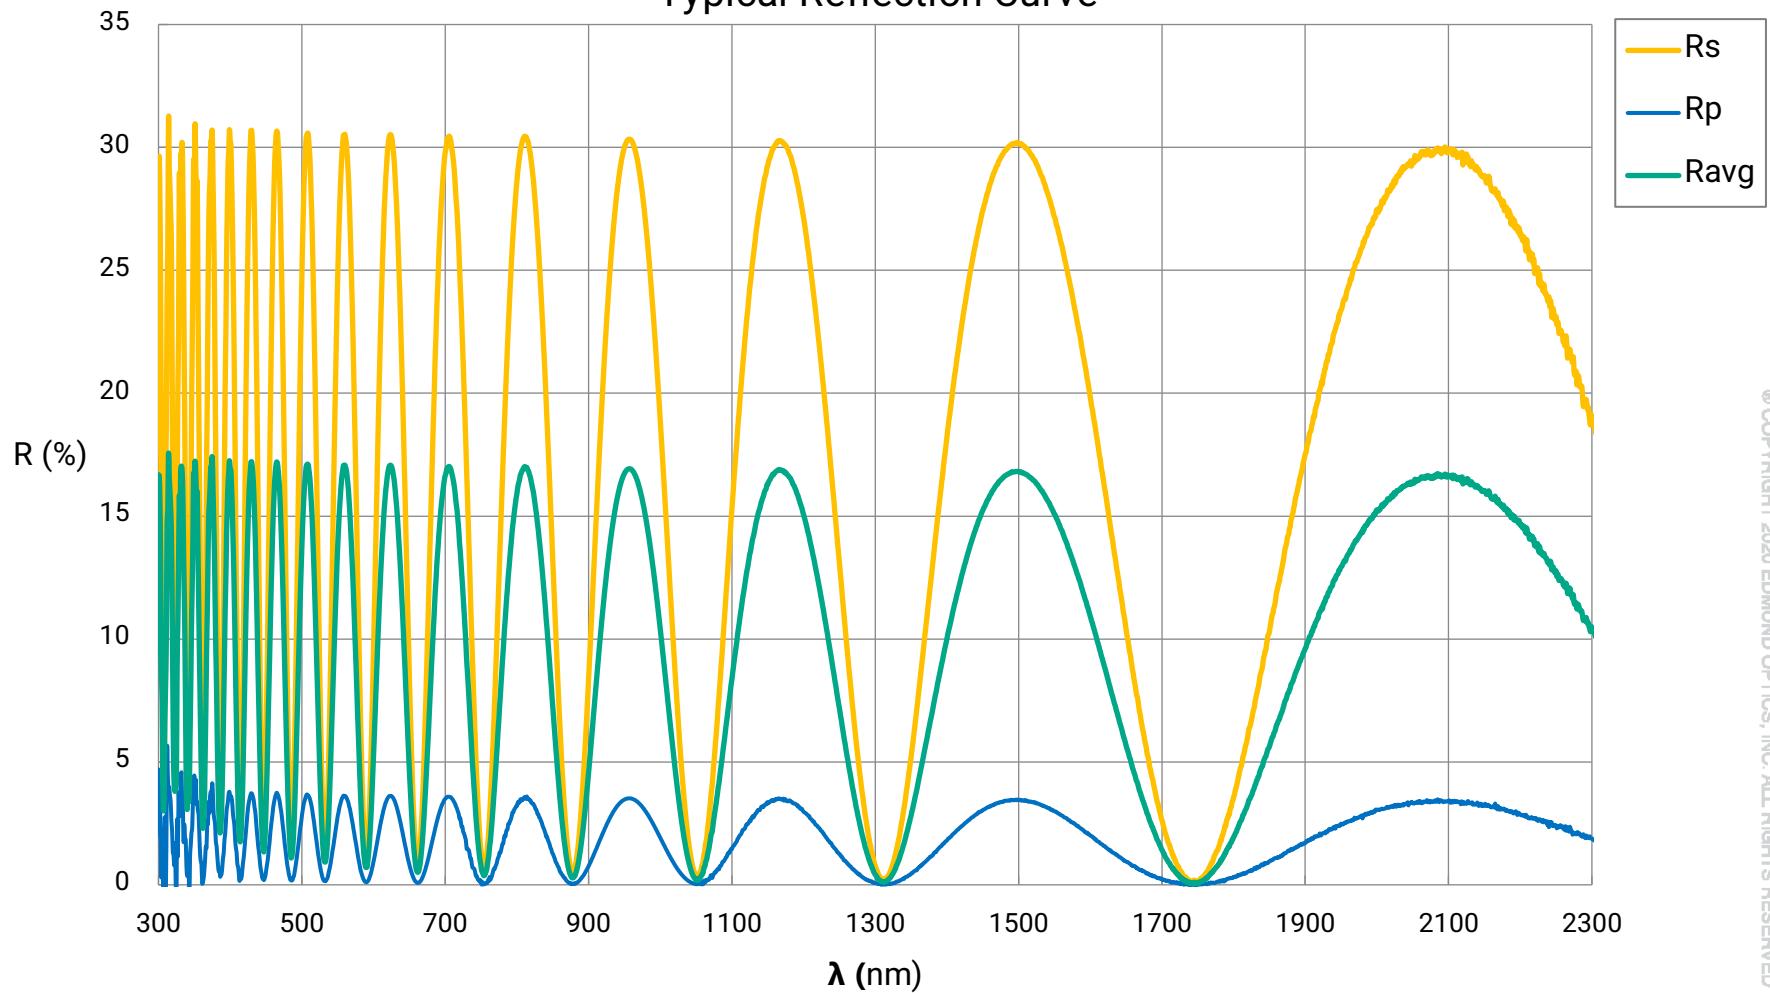

Pellicle Beamsplitter

Uncoated Pellicle Beamsplitter
8R/92T Splitting Ratio
Typical Transmission Curve

© COPYRIGHT 2020 EDMUND OPTICS, INC. ALL RIGHTS RESERVED

Pellicle Beamsplitter

Uncoated Pellicle Beamsplitter
8R/92T Splitting Ratio
Typical Reflection Curve