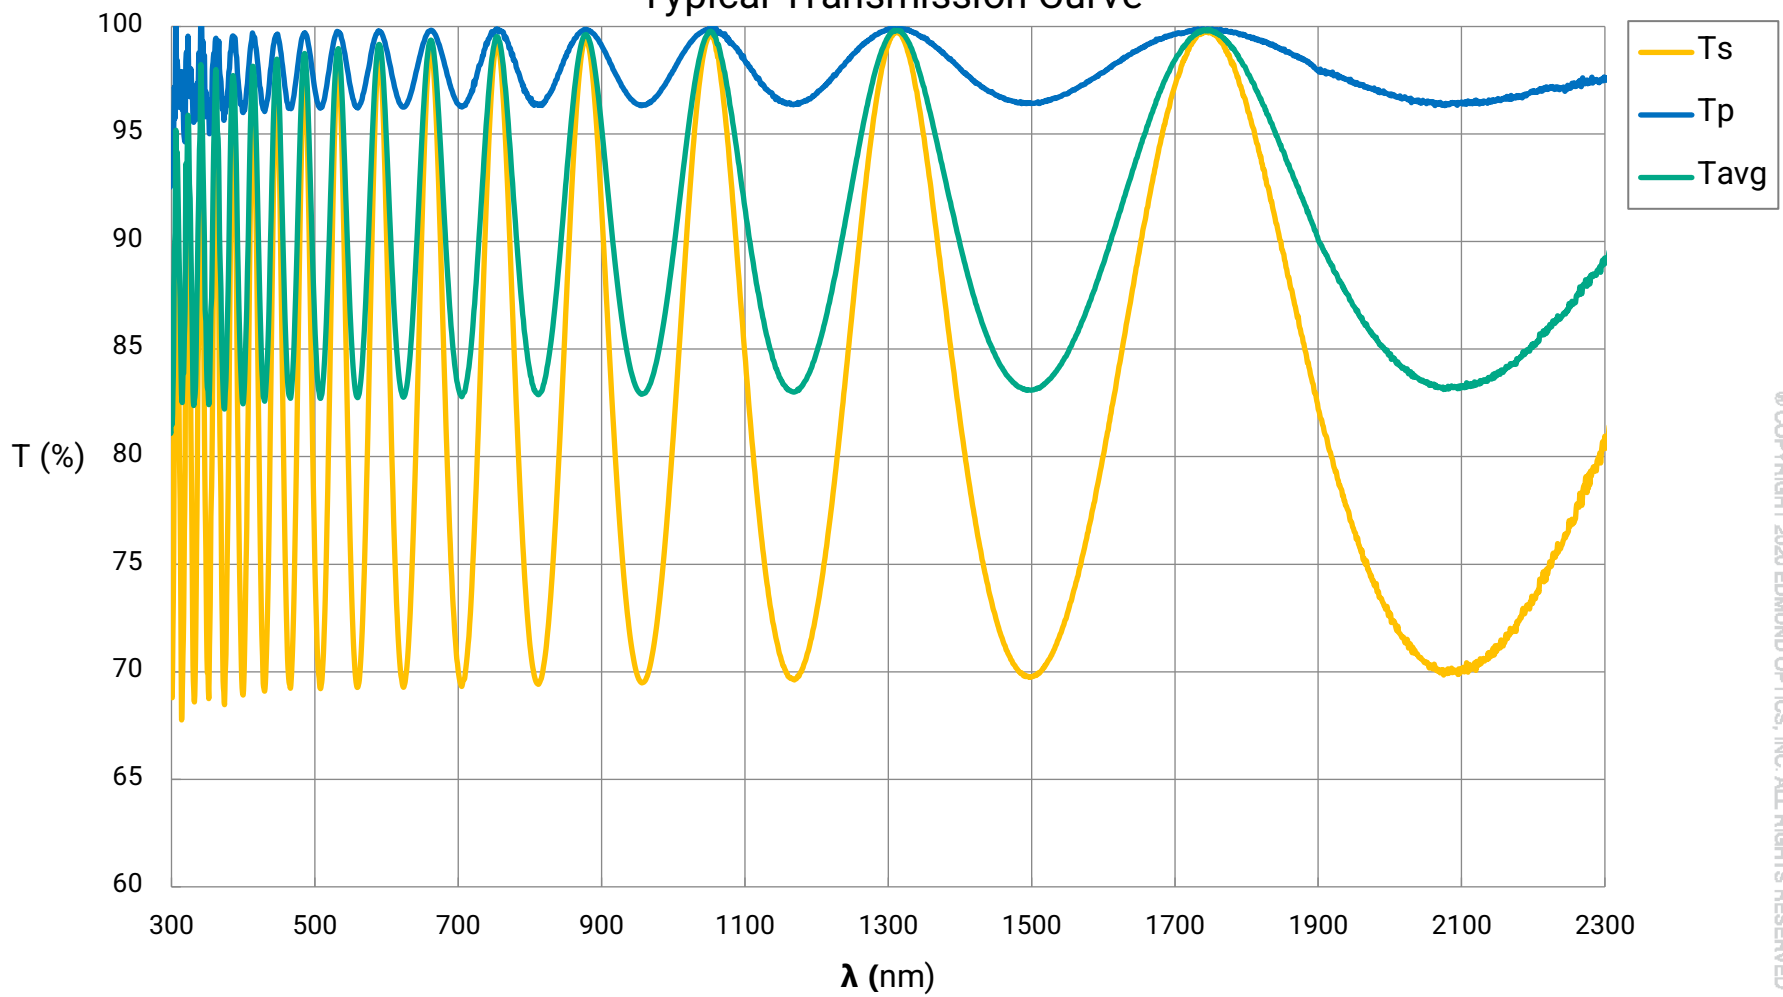

Pellicle Beamsplitter

Uncoated Pellicle Beamsplitter
8R/92T Splitting Ratio
Typical Transmission Curve

© COPYRIGHT 2020 EDMUND OPTICS, INC. ALL RIGHTS RESERVED

Pellicle Beamsplitter

Uncoated Pellicle Beamsplitter
8R/92T Splitting Ratio
Typical Reflection Curve