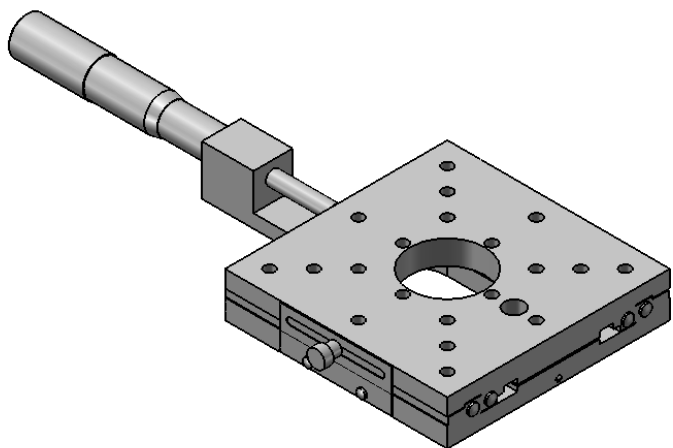

SPECIFICATIONS SUBJECT TO CHANGE
WITHOUT NOTICE
DIMENSIONS ARE FOR REFERENCE ONLY
DIMENSIONS ARE IN mm [INCHES]

Edmund Optics

TITLE	125mm CENTER DRIVE, TH, METRIC EXTENDED MIC STAGE		
DWG NO	66470	SHEET 1 OF 2	REV 000

SPECIFICATIONS SUBJECT TO CHANGE
 WITHOUT NOTICE
 DIMENSIONS ARE FOR REFERENCE ONLY
 DIMENSIONS ARE IN mm [INCHES]

 Edmund Optics				
TITLE	125mm CENTER DRIVE, TH, METRIC EXTENDED MIC STAGE			
DWG NO	66470	SHEET 2 OF 2	REV	000

Enable 3D View