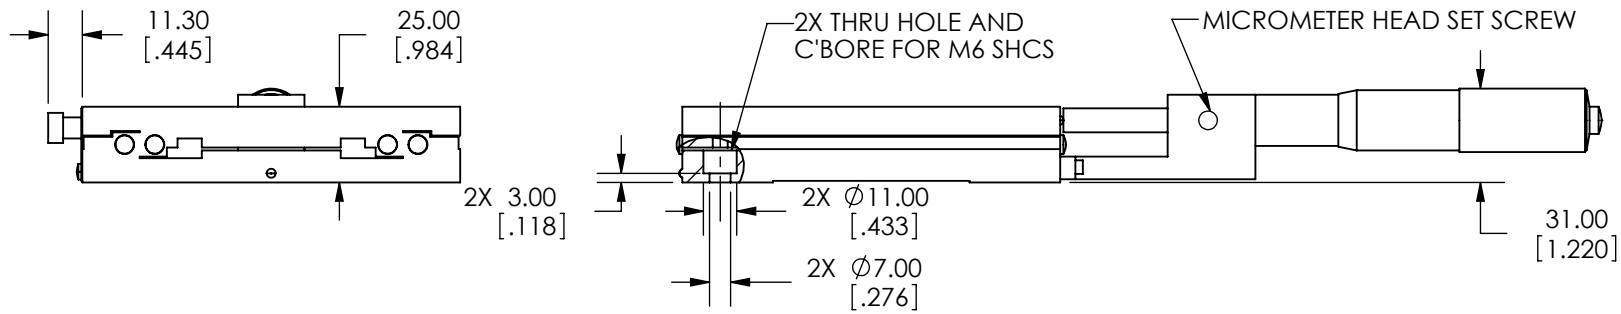

SPECIFICATIONS SUBJECT TO CHANGE
WITHOUT NOTICE
DIMENSIONS ARE FOR REFERENCE ONLY
DIMENSIONS ARE IN mm [INCHES]

Edmund Optics

TITLE	125mm CENTER DRIVE, TH, METRIC EXTENDED MIC STAGE		
DWG NO	66470	SHEET 1 OF 2	REV 000

SPECIFICATIONS SUBJECT TO CHANGE
 WITHOUT NOTICE
 DIMENSIONS ARE FOR REFERENCE ONLY
 DIMENSIONS ARE IN mm [INCHES]

 Edmund Optics				
TITLE	125mm CENTER DRIVE, TH, METRIC EXTENDED MIC STAGE			
DWG NO	66470	SHEET 2 OF 2	REV	000