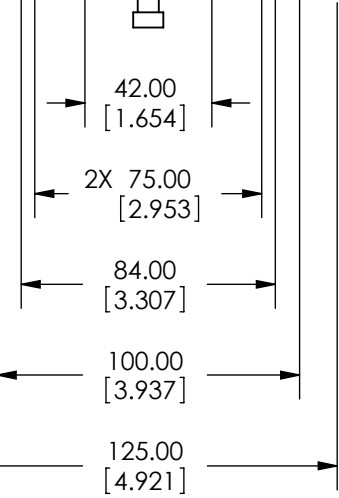

SPECIFICATIONS SUBJECT TO CHANGE
WITHOUT NOTICE
DIMENSIONS ARE FOR REFERENCE ONLY
DIMENSIONS ARE IN mm [INCHES]

Edmund Optics

TITLE	125mm CENTER DRIVE, TH, METRIC EXTENDED MIC STAGE		
DWG NO	66470	SHEET 1 OF 2	REV 000

SPECIFICATIONS SUBJECT TO CHANGE
 WITHOUT NOTICE
 DIMENSIONS ARE FOR REFERENCE ONLY
 DIMENSIONS ARE IN mm [INCHES]

 Edmund Optics				
TITLE	125mm CENTER DRIVE, TH, METRIC EXTENDED MIC STAGE			
DWG NO	66470	SHEET 2 OF 2	REV	000

Enable 3D View