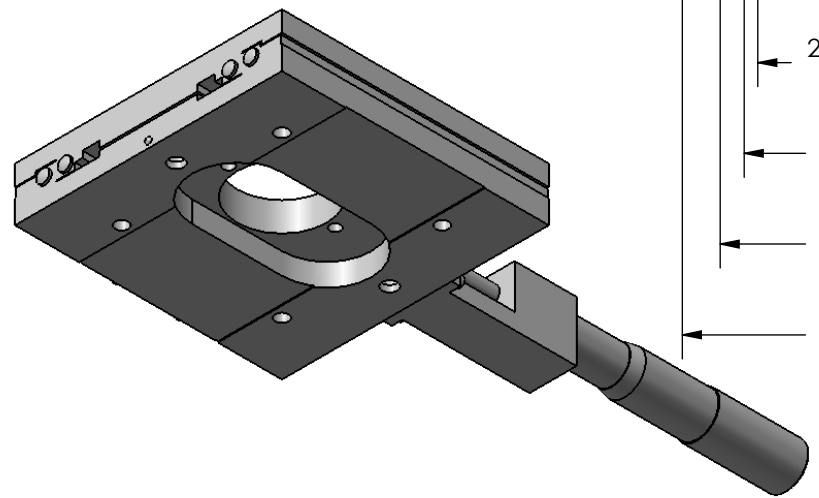

SPECIFICATIONS SUBJECT TO CHANGE
WITHOUT NOTICE
DIMENSIONS ARE FOR REFERENCE ONLY
DIMENSIONS ARE IN mm [INCHES]

Edmund Optics

TITLE	125mm CENTER DRIVE, TH, METRIC EXTENDED MIC STAGE		
DWG NO	66470	SHEET 1 OF 2	REV 000

SPECIFICATIONS SUBJECT TO CHANGE
 WITHOUT NOTICE
 DIMENSIONS ARE FOR REFERENCE ONLY
 DIMENSIONS ARE IN mm [INCHES]

 Edmund Optics				
TITLE	125mm CENTER DRIVE, TH, METRIC EXTENDED MIC STAGE			
DWG NO	66470	SHEET 2 OF 2	REV	000

Enable 3D View