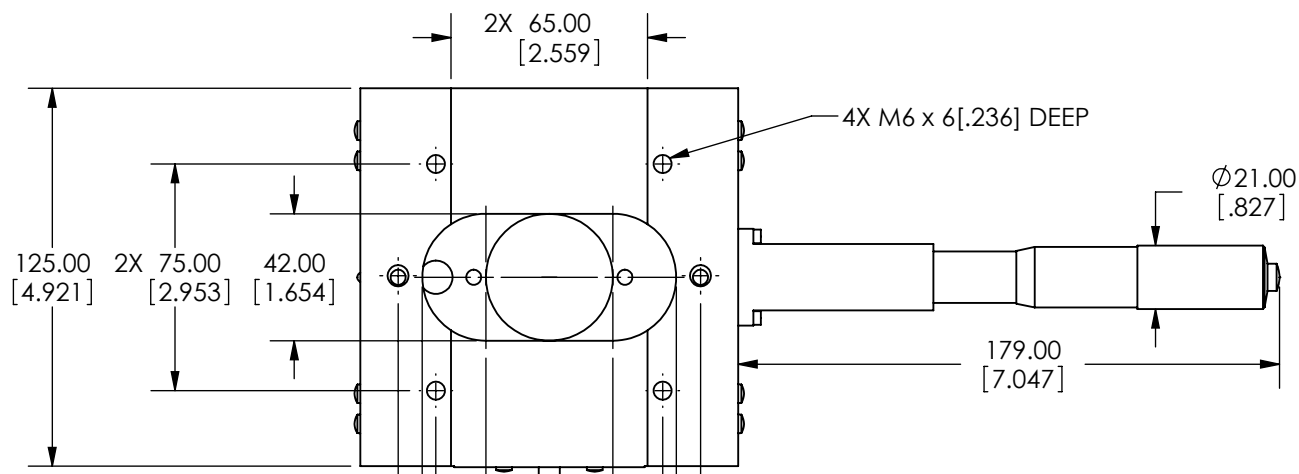

SPECIFICATIONS SUBJECT TO CHANGE
WITHOUT NOTICE
DIMENSIONS ARE FOR REFERENCE ONLY
DIMENSIONS ARE IN mm [INCHES]

Edmund Optics

TITLE	125mm CENTER DRIVE, TH, METRIC EXTENDED MIC STAGE		
DWG NO	66470	SHEET 1 OF 2	REV 000

SPECIFICATIONS SUBJECT TO CHANGE
 WITHOUT NOTICE
 DIMENSIONS ARE FOR REFERENCE ONLY
 DIMENSIONS ARE IN mm [INCHES]

 Edmund Optics				
TITLE	125mm CENTER DRIVE, TH, METRIC EXTENDED MIC STAGE			
DWG NO	66470	SHEET 2 OF 2	REV	000

Enable 3D View