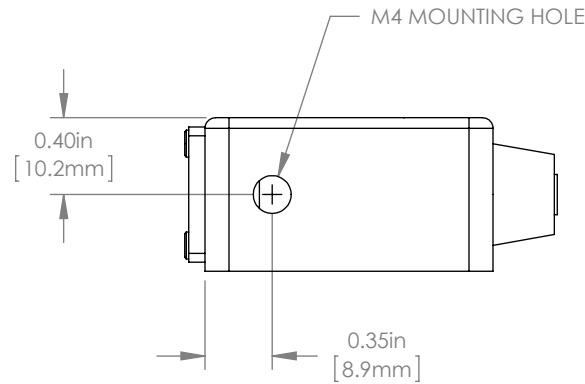

BATTERY TUBE
(ONLY USE A23
12V BATTERIES)

FOR INFORMATION ONLY
NOT FOR MANUFACTURING PURPOSES

DRAWING PROJECTION		
	NAME	DATE
DRAWN	KPL	10/18/2013
APPROVAL	RS	10/18/2013
COPYRIGHT © 2013 BY THORLABS		
VALUES IN PARENTHESIS ARE CALCULATED AND MAY CONTAIN ROUND OFF ERRORS		

THORLABS
www.thorlabs.com

FREE SPACE Si DETECTOR

MATERIAL	N/A	REV A
ITEM #	DET025A/M	APPROX WEIGHT 0.18 kg