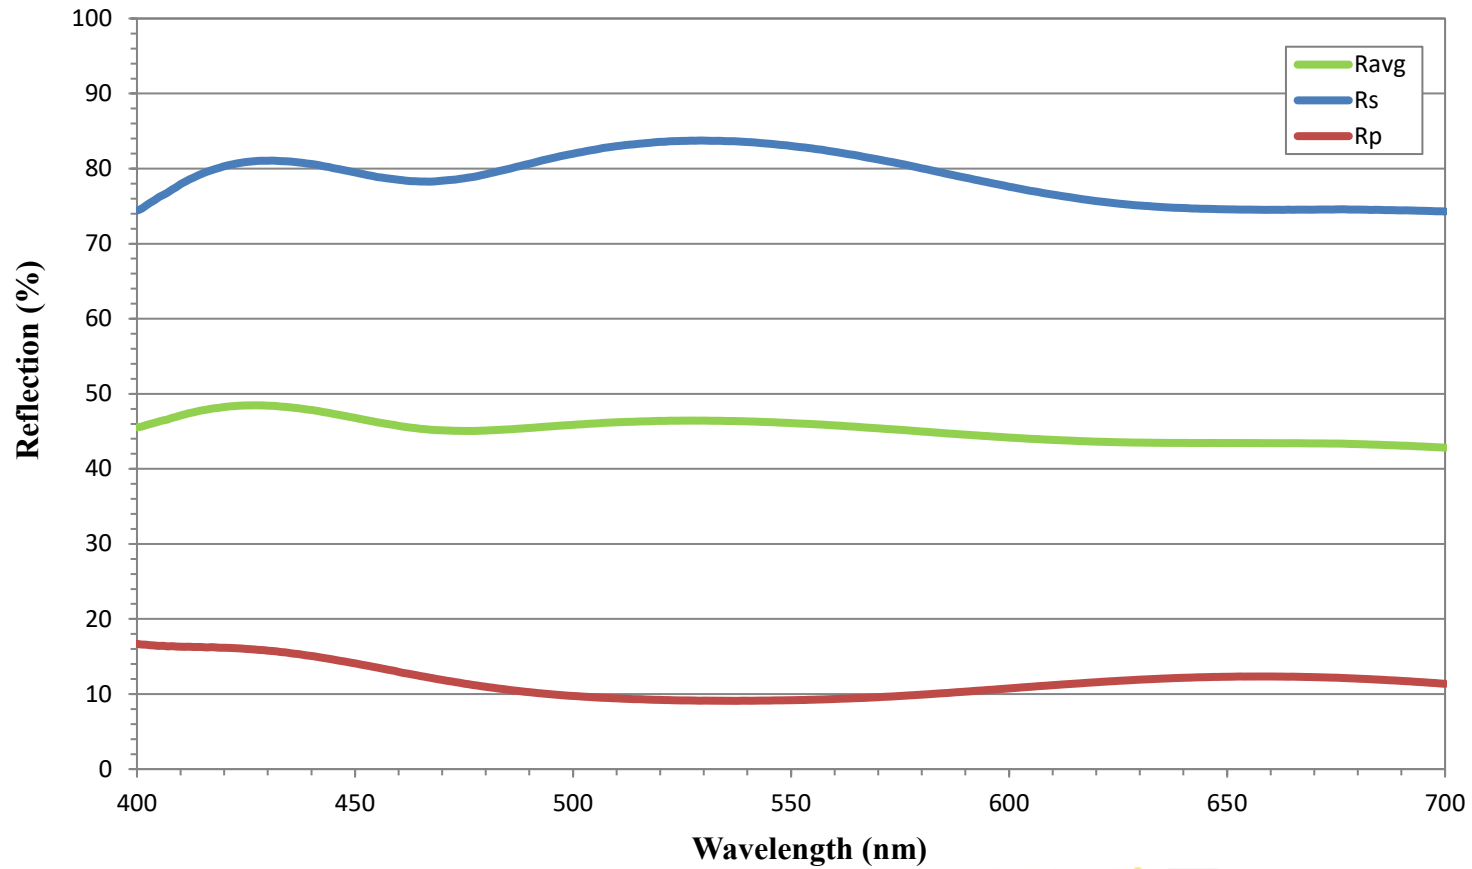

Coating Curve

Edmund Optics Inc.
USA | Asia | Europe

COATING CURVE

50R/50T Standard Cube Beamsplitter Coating Reflectivity Performance FOR REFERENCE ONLY

Coating Curve

Edmund Optics Inc.
USA | Asia | Europe

COATING CURVE

50R/50T Standard Cube Beamsplitter Coating Transmission Performance FOR REFERENCE ONLY