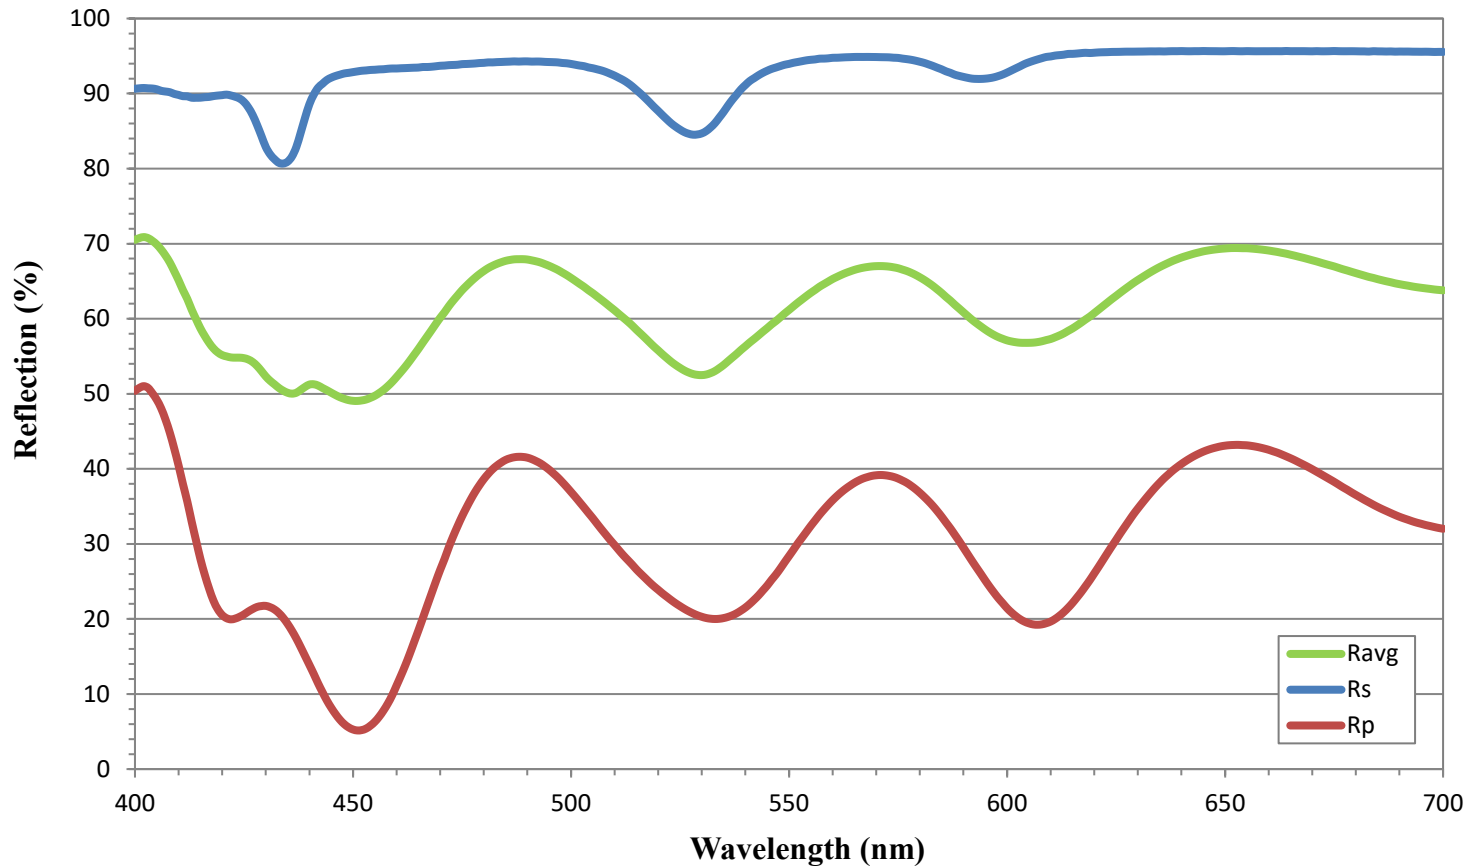

Coating Curve

Edmund Optics Inc.
USA | Asia | Europe

70R/30T Standard Cube Beamsplitter Coating Reflectivity Performance FOR REFERENCE ONLY

COATING CURVE

Coating Curve

Edmund Optics Inc.
USA | Asia | Europe

COATING CURVE

70R/30T Standard Cube Beamsplitter Coating Transmission Performance FOR REFERENCE ONLY