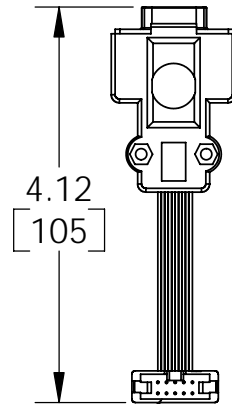

10 PIN IDC	15 PIN DSUB
1	7
2	10
3	11
4	13
5	1
6	5
7	1
8	3
9	2
10	n/c

MALE HD 15 PIN
D-SUB CONNECTOR

MALE 10 PIN
IDC CONNECTOR

	NAME	DATE
DRAWN	JMM	11/13/06
ENG APPR.	JMM	11/13/06
MFG APPR.	JMM	11/13/06

PROPRIETARY AND CONFIDENTIAL

TITLE:
Z6 SERIES TO T-CUBE CONVERTER

MATERIAL:
N/A

SIZE
A

REV.
A

SCALE: 1:2

SHEET 1 OF 1

DWG. NO.
15821-E01

PART NO.
Z600-TCAB1