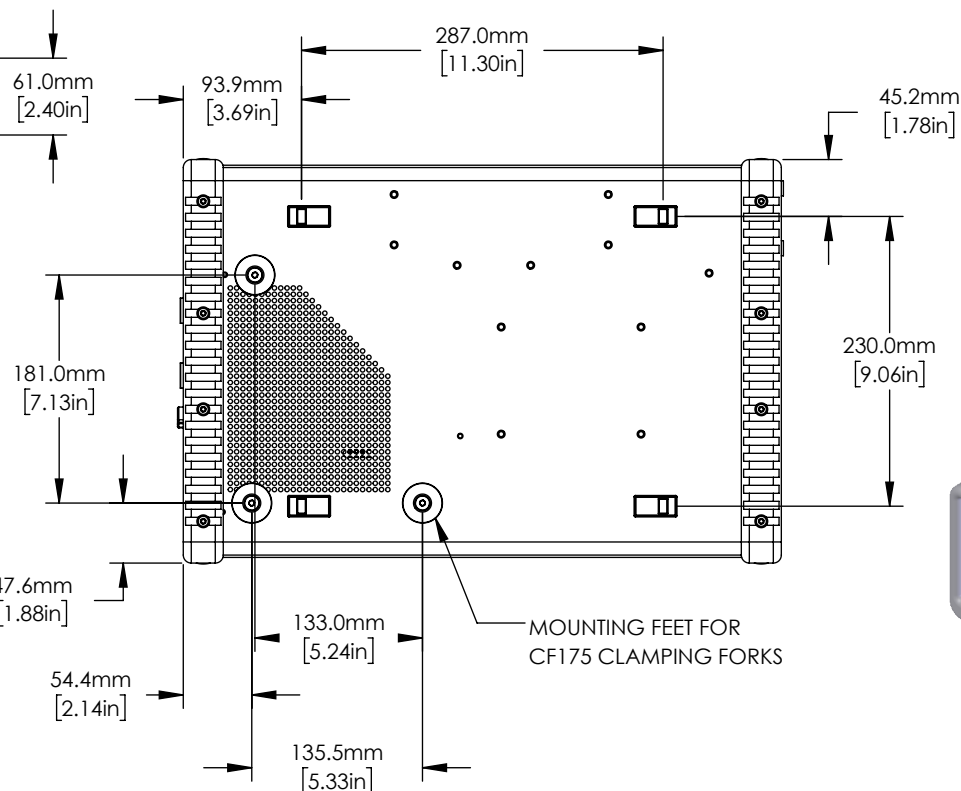

CLEAN AIR  
INPUT/OUTPUT  
FOR 1/4" HOSE

FOR INFORMATION ONLY  
NOT FOR MANUFACTURING PURPOSES

DRAWING PROJECTION			<b>THORLABS</b> www.thorlabs.com	
NAME	DATE	OPTICAL SPECTRUM ANALYZER		
DRAWN CJ	18/AUG/16	MATERIAL	N/A	REV A
APPROVAL KS	18/AUG/16	ITEM #	OSA202C	APPROX WEIGHT 10 kg
COPYRIGHT © 2016 BY THORLABS				
VALUES IN PARENTHESIS ARE CALCULATED AND MAY CONTAIN ROUND OFF ERRORS				