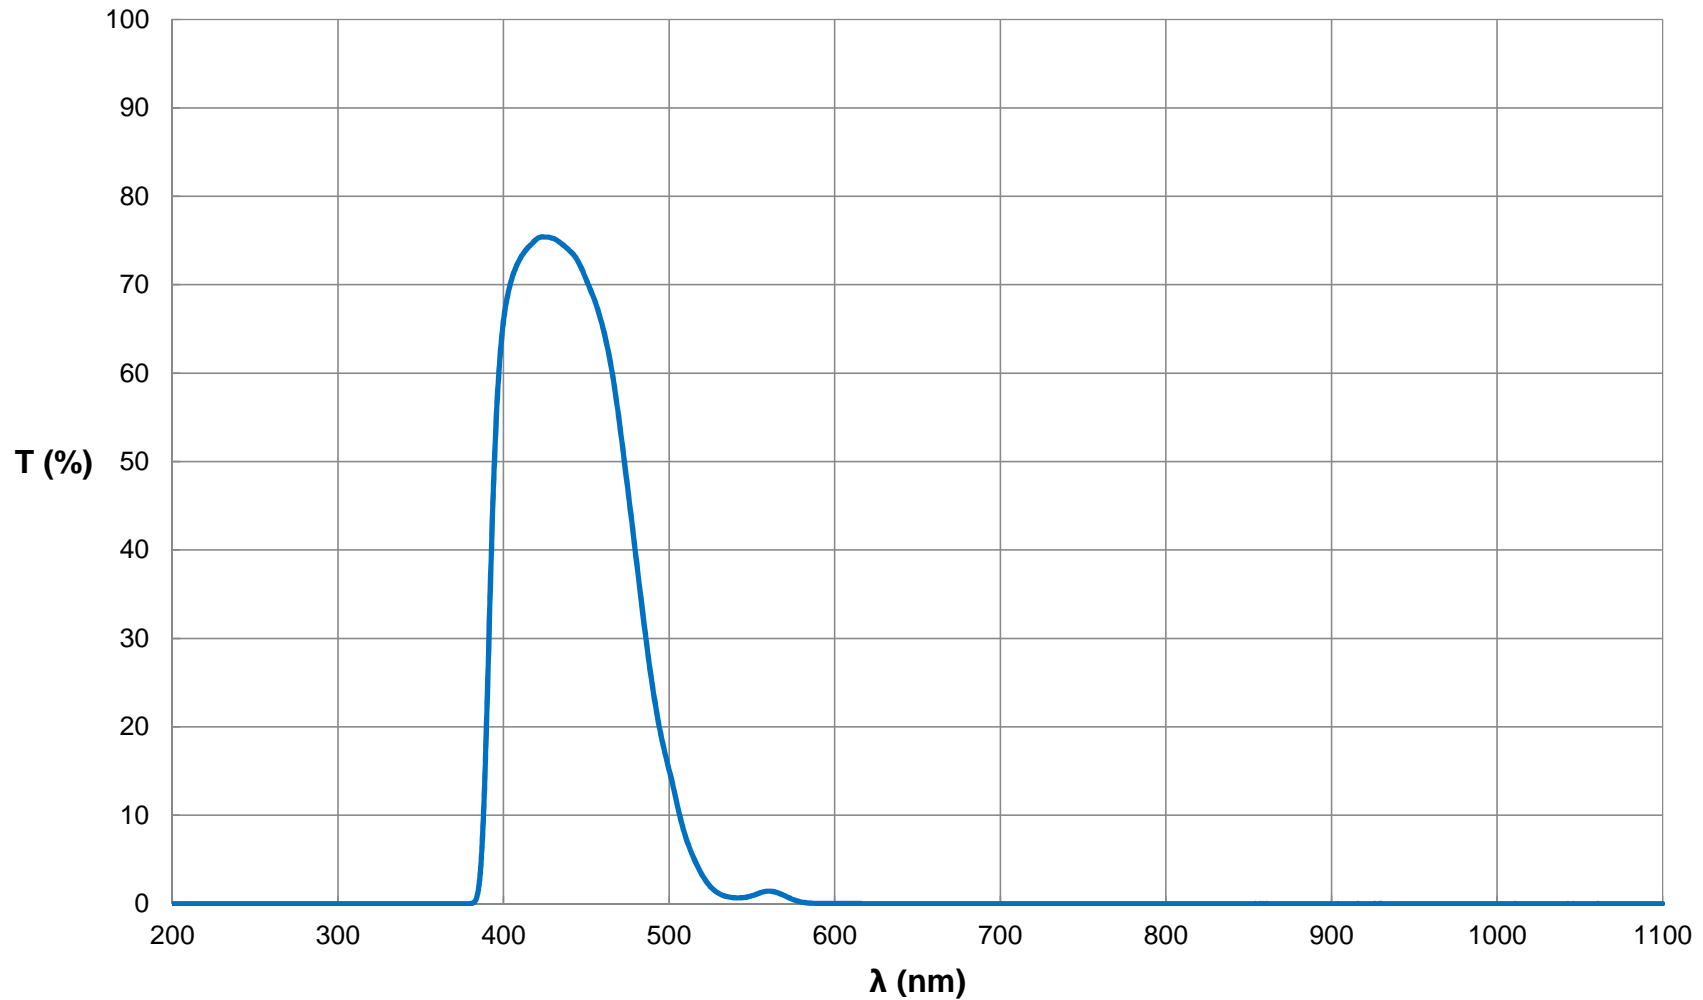

# Johnson/Bessel Type Blue (B) Filter

Typical Performance Curve  
FOR REFERENCE ONLY

© COPYRIGHT 2020 EDMUND OPTICS, INC. ALL RIGHTS RESERVED