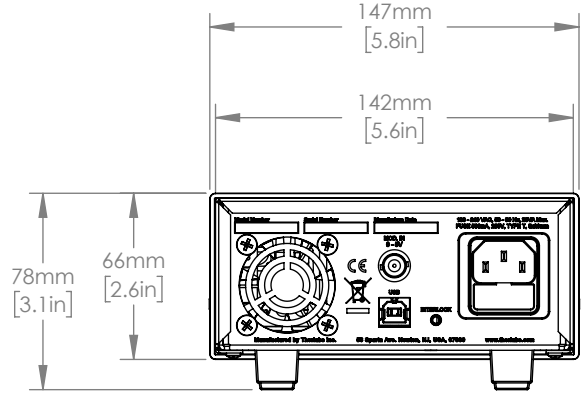

S5FC POLARIZATION MAINTAINING SERIES	
PART#:	CENTER WAVELENGTH LABEL:
S5FC1050P	1050 nm
S5FC1018P	1310 nm
S5FC1018PXL	
S5FC1021P	
S5FC1005P	1550 nm
S5FC1550P-A2	

FOR INFORMATION ONLY
NOT FOR MANUFACTURING PURPOSES

DRAWING PROJECTION		
NAME	DATE	
DRAWN	JCB	11/15/17
APPROVAL	JCB	11/15/17
COPYRIGHT © 2017 BY THORLABS		
VALUES IN PARENTHESIS ARE CALCULATED AND MAY CONTAIN ROUND OFF ERRORS		

THORLABS www.thorlabs.com	
SLD BENCHTOP SOURCE	
MATERIAL	N/A
ITEM #	SEE TABLE
APPROX WEIGHT	1.96 kg
REV	B