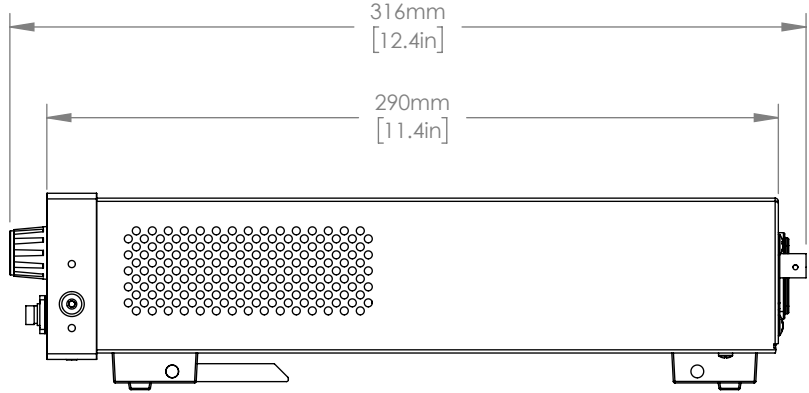

S5FC POLARIZATION MAINTAINING SERIES	
PART#:	CENTER WAVELENGTH LABEL:
S5FC1050P	1050 nm
S5FC1018P	1310 nm
S5FC1018PXL	
S5FC1021P	
S5FC1005P	1550 nm
S5FC1550P-A2	

FOR INFORMATION ONLY
NOT FOR MANUFACTURING PURPOSES

DRAWING PROJECTION		
NAME	DATE	
DRAWN	JCB	11/15/17
APPROVAL	JCB	11/15/17
COPYRIGHT © 2017 BY THORLABS		
VALUES IN PARENTHESIS ARE CALCULATED AND MAY CONTAIN ROUND OFF ERRORS		

THORLABS www.thorlabs.com	
SLD BENCHTOP SOURCE	
MATERIAL	N/A
ITEM #	SEE TABLE
APPROX WEIGHT	1.96 kg
REV	B