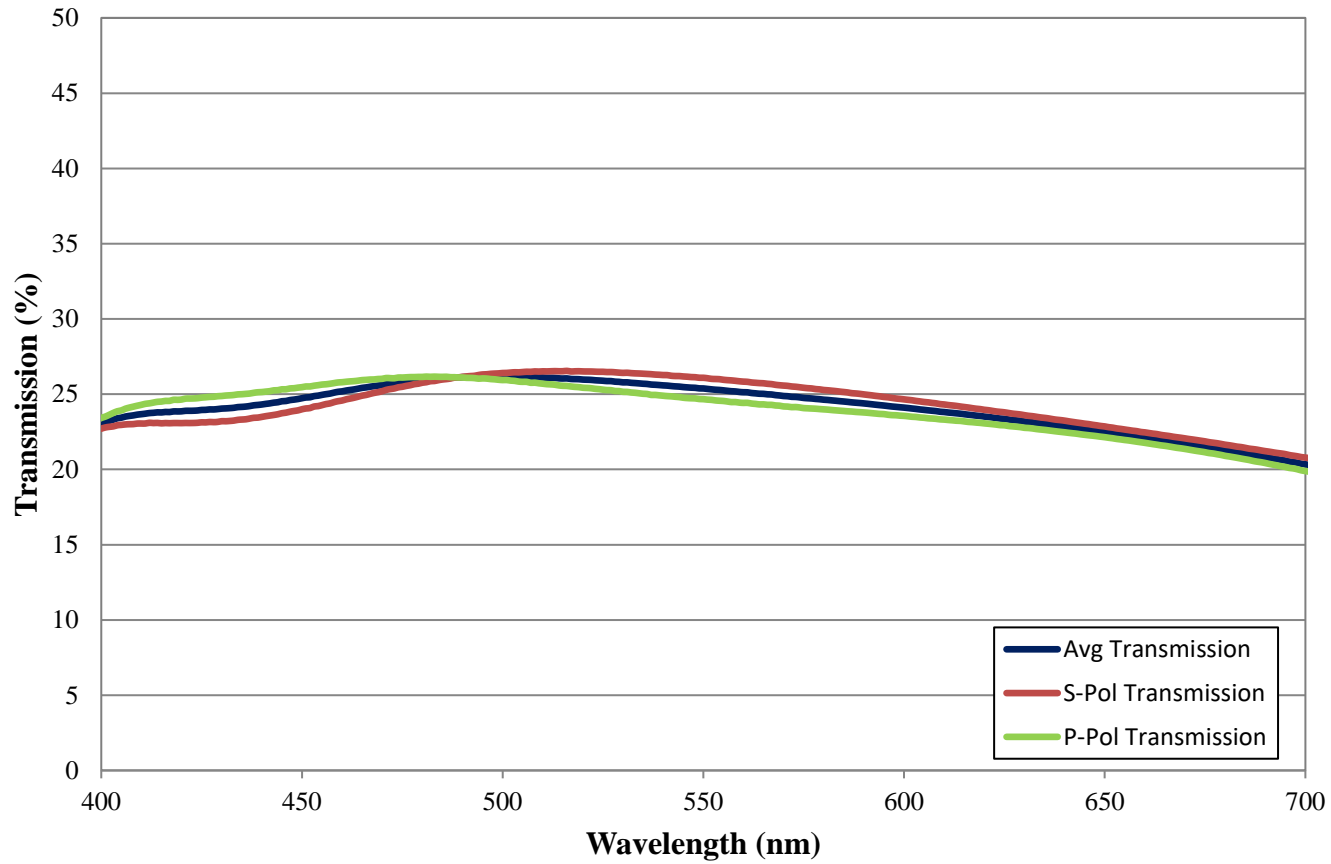

## VIS 70R/30T Non-Polarizing Beamsplitter Coating Performance FOR REFERENCE ONLY

## VIS 70R/30T Non-Polarizing AR Coating Performance FOR REFERENCE ONLY