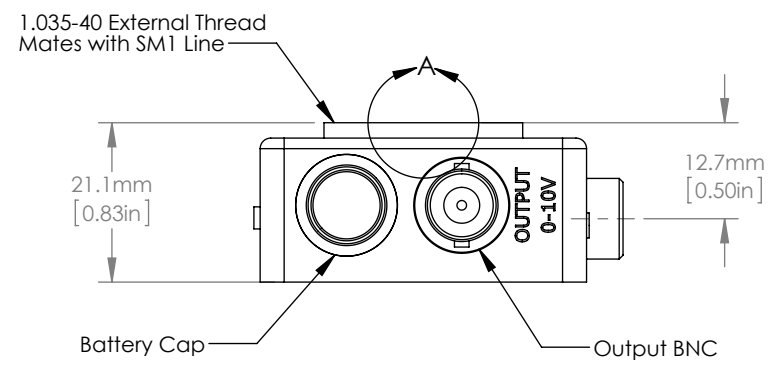

FOR INFORMATION ONLY
NOT FOR MANUFACTURING PURPOSES

DRAWING PROJECTION

	NAME	DATE
DRAWN	YJ	21-Mar-12
APPROVAL	XX	XX/XX/XX

COPYRIGHT © 2012 BY THORLABS
VALUES IN PARENTHESIS ARE CALCULATED AND MAY CONTAIN ROUND OFF ERRORS

THORLABS
www.thorlabs.com

2.0 x 2.0 mm InGaAs Detector		REV A
MATERIAL		N/A
ITEM #	DET20C	APPROX WEIGHT 0.22 kg